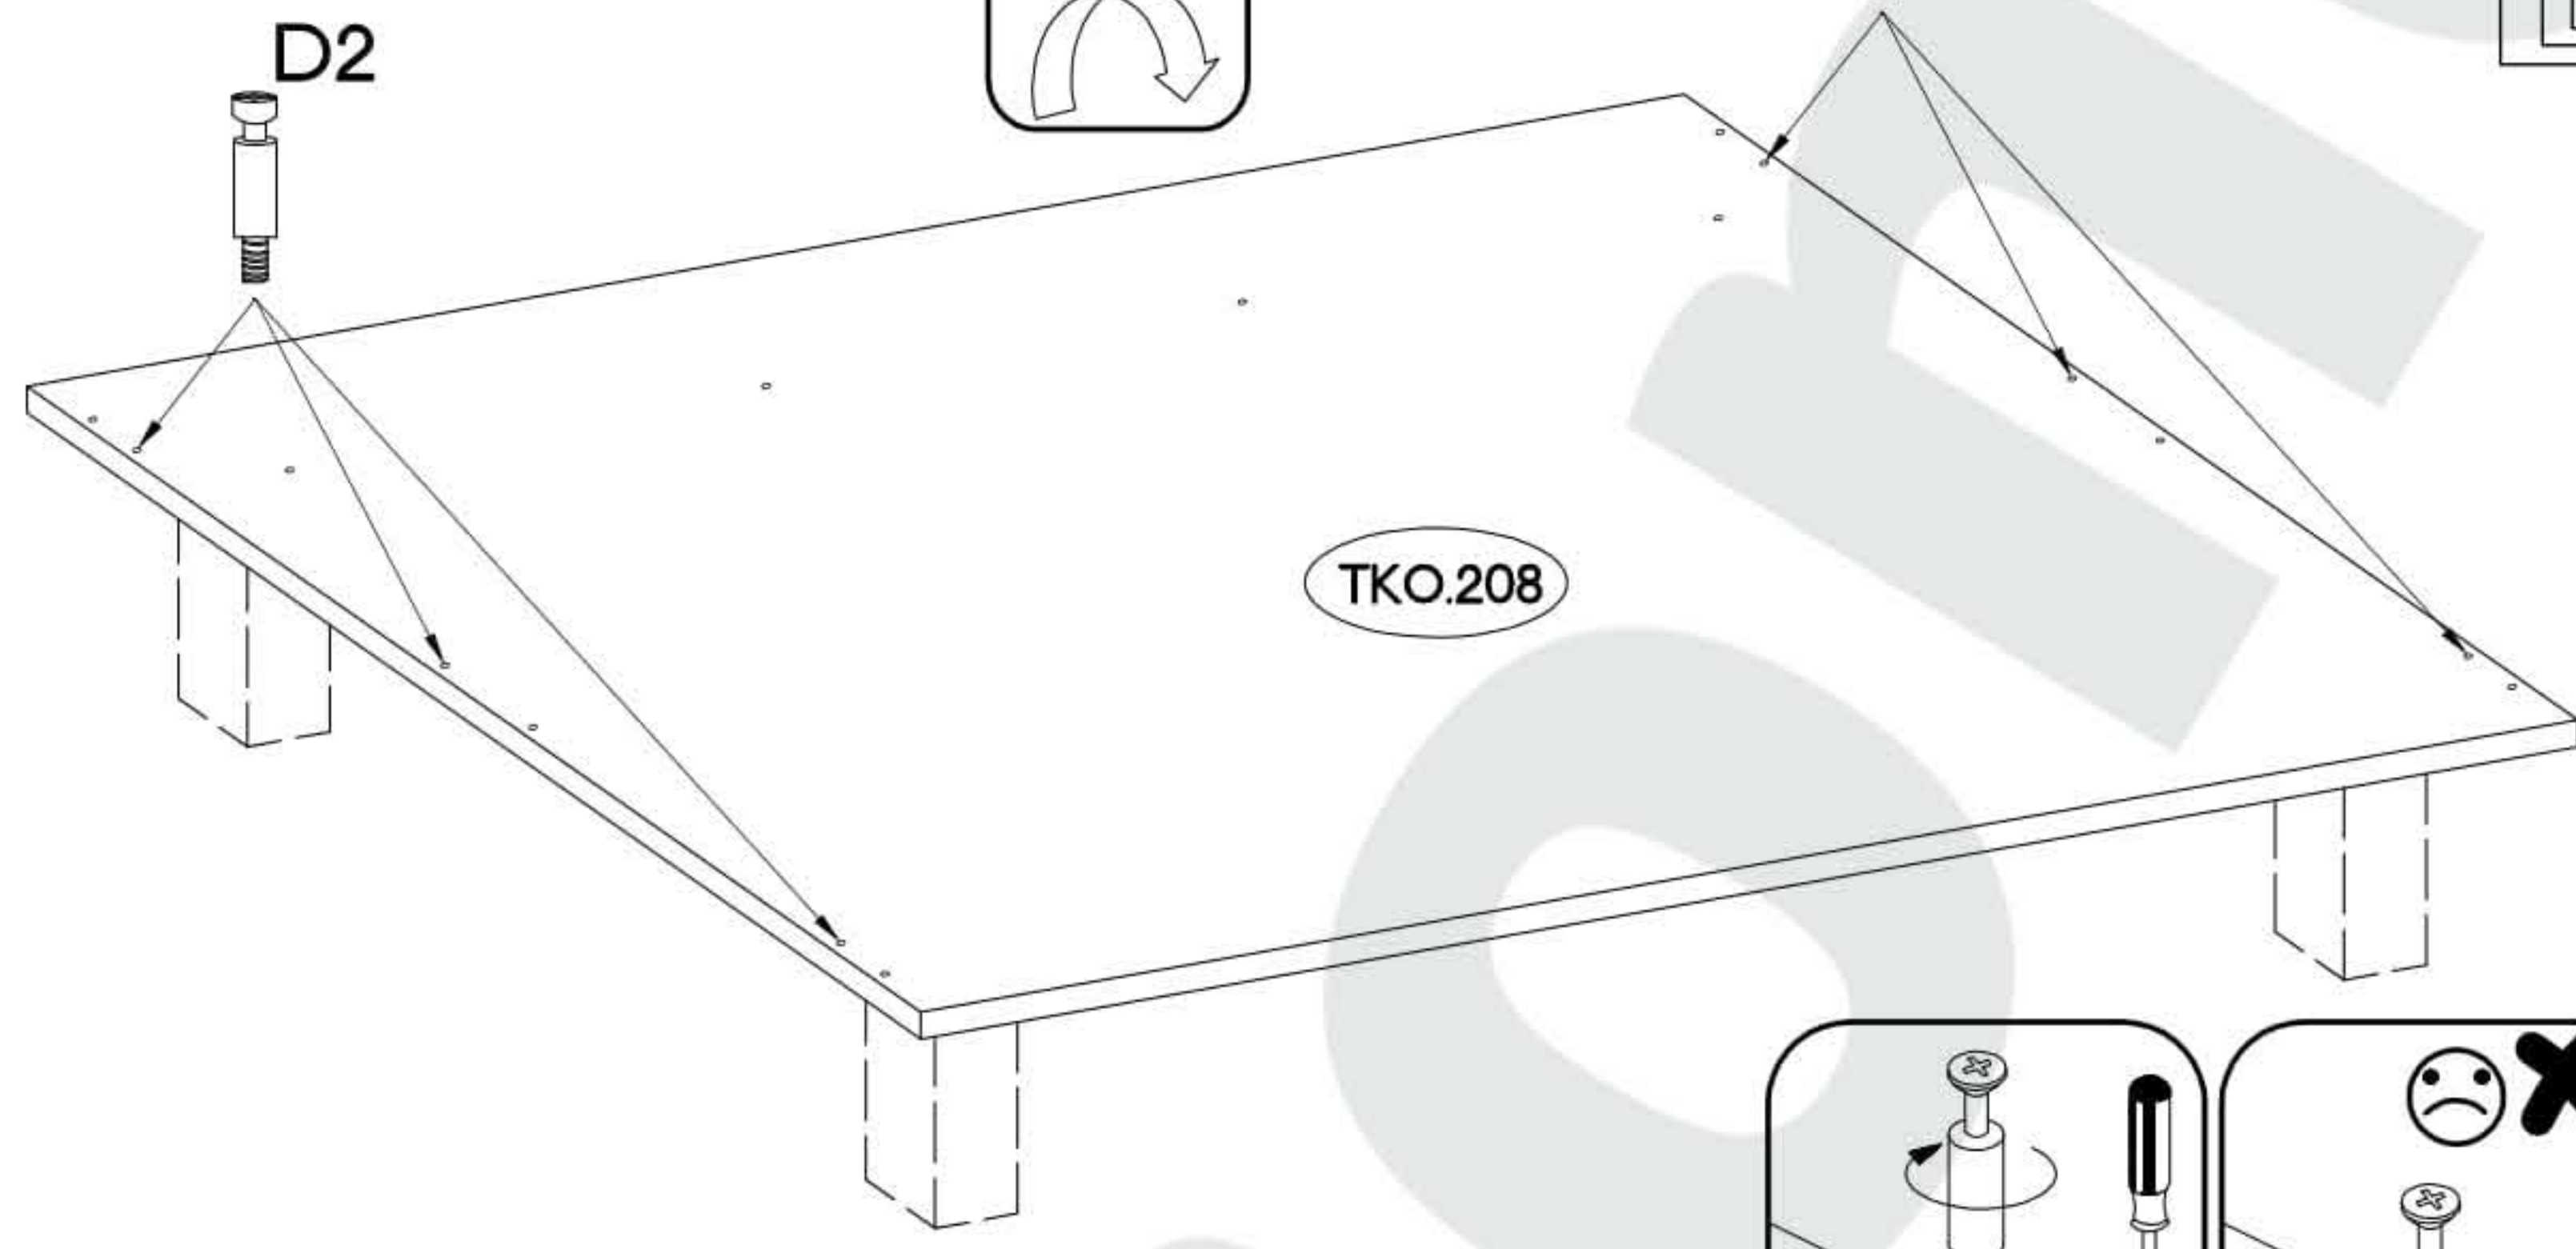

ISM-TKO-005

	Ersatzteil Nummer	Dimension
	TKO.105	318x648x16
	TKO.106	318x648x16
	TKO.505	151x644x16
	TKO.208	1002x650x16
	TKO.209	1002x650x16
	TKO.402	968x646x16
	TKO.902	151x968x16
	TKO.612	945x447x2,5
	WST.0271	450x100x12
	WST.0272	450x100x12
	WST.0160	934x100x12
	TKO.705	964x145x16

L=20mm  D2 2
--

4

5

	L=450 mm		
L		K34	P5
6	2	4	

†8x30mm  A	†15/12mm  C	L=20mm  D2	27/310mm  I4	†6,3x13mm  M2
26	18	6	1	4

7

 †8x30mm A 6	 †15/12mm C 6	 L=20mm D2 3
---	--	---

8

 L=20mm D2 9
--

9

10

11

12

13

14

 S 1	 M4x22mm U 1	 +20 E11 16	 M4x9mm U1 2
--	---	--	---