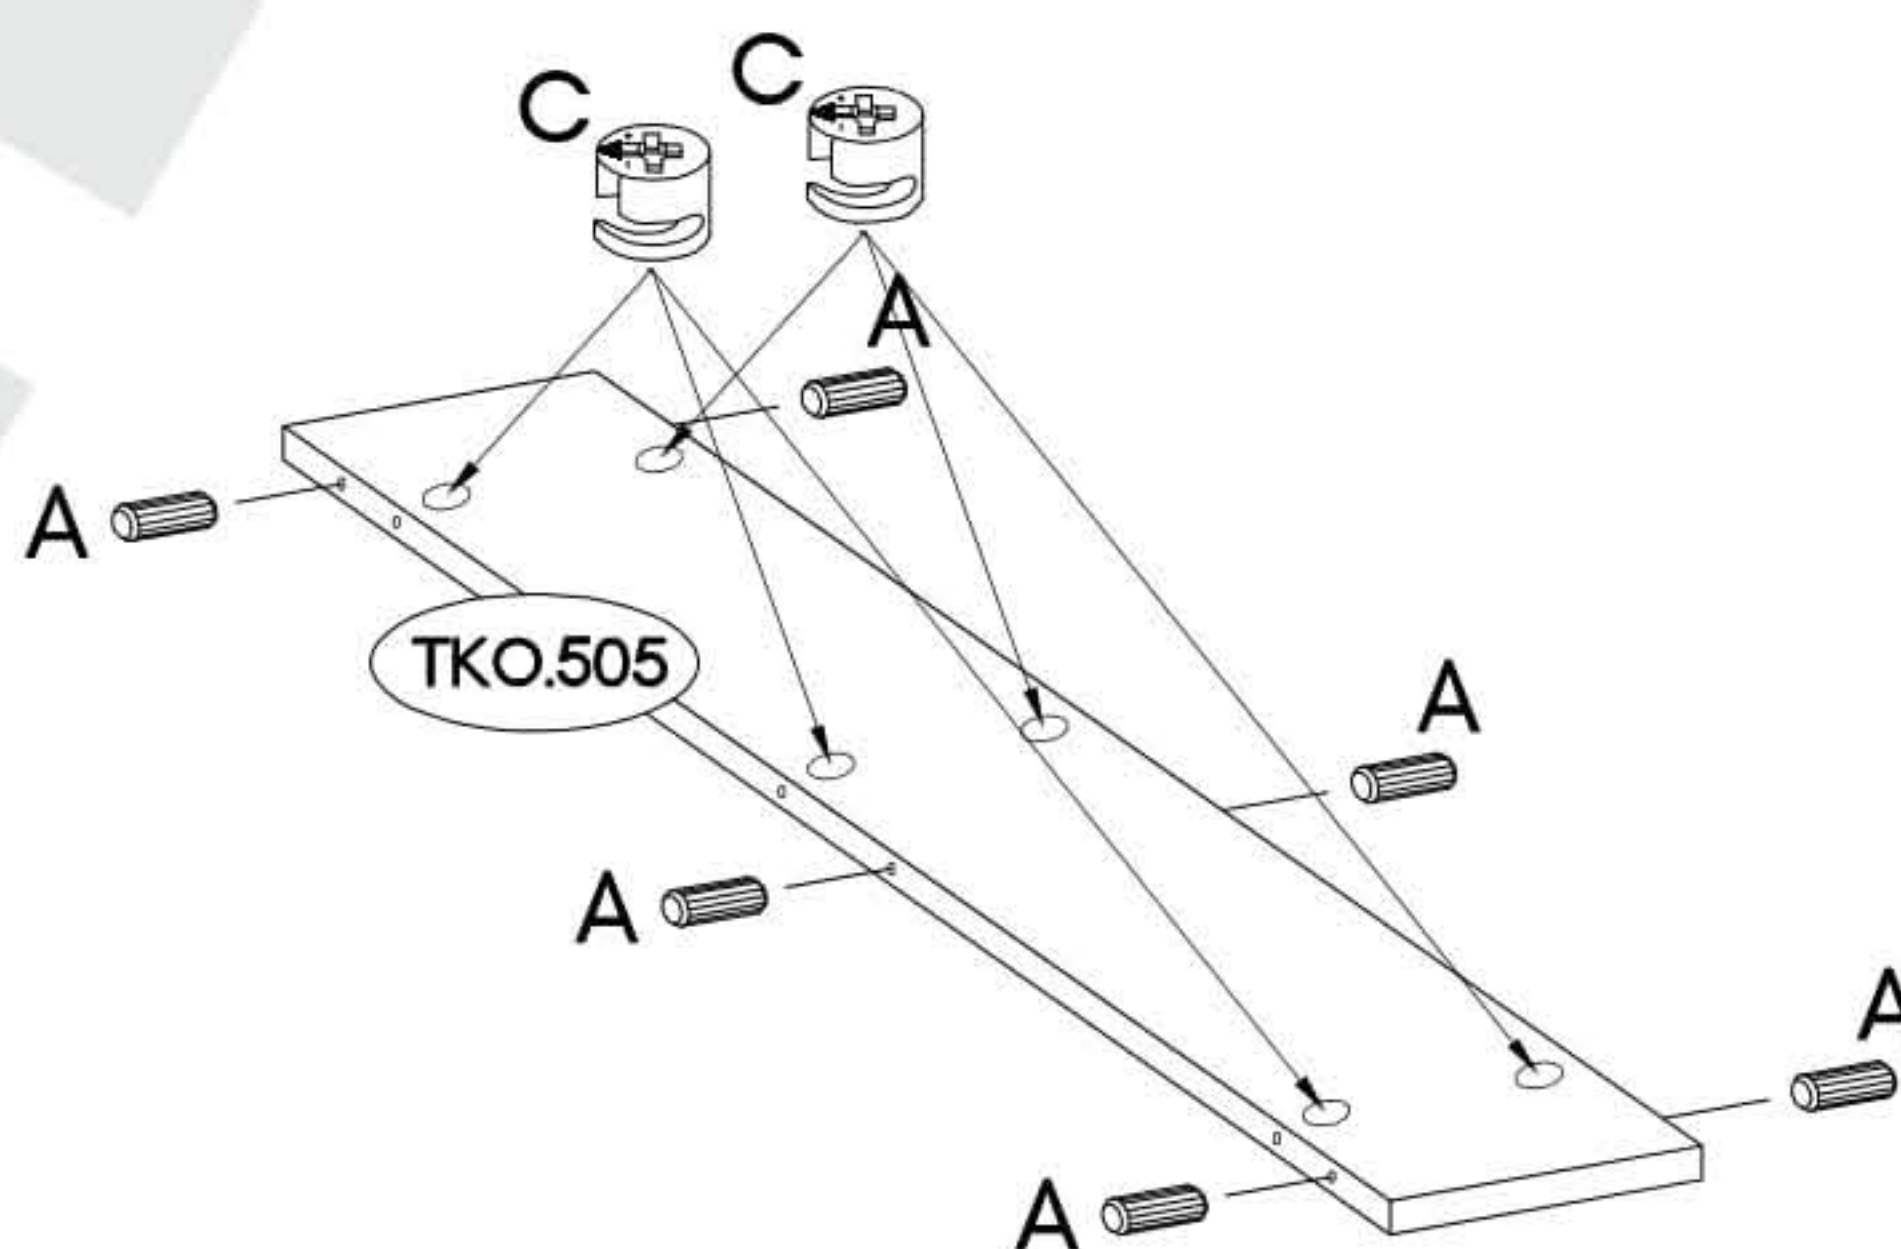

ISM-TKO-005

	Ersatzteil Nummer	Dimension
	TKO.105	318x648x16
	TKO.106	318x648x16
	TKO.505	151x644x16
	TKO.208	1002x650x16
	TKO.209	1002x650x16
	TKO.402	968x646x16
	TKO.902	151x968x16
	TKO.612	945x447x2,5
	WST.0271	450x100x12
	WST.0272	450x100x12
	WST.0160	934x100x12
	TKO.705	964x145x16

L=20mm  D2 2
--

4

5

	L=450 mm		
L		K34	P5
6	2	4	

†8x30mm  A	†15/12mm  C	L=20mm  D2	27/310mm  I4	†6,3x13mm  M2
26	18	6	1	4

7

 †8x30mm A 6	 †15/12mm C 6	 L=20mm D2 3
---	--	---

8

 L=20mm D2 9
--

9

10

11

12

13

14

 S 1	 M4x22mm U 1	 +20 E11 16	 M4x9mm U1 2
--	---	--	---