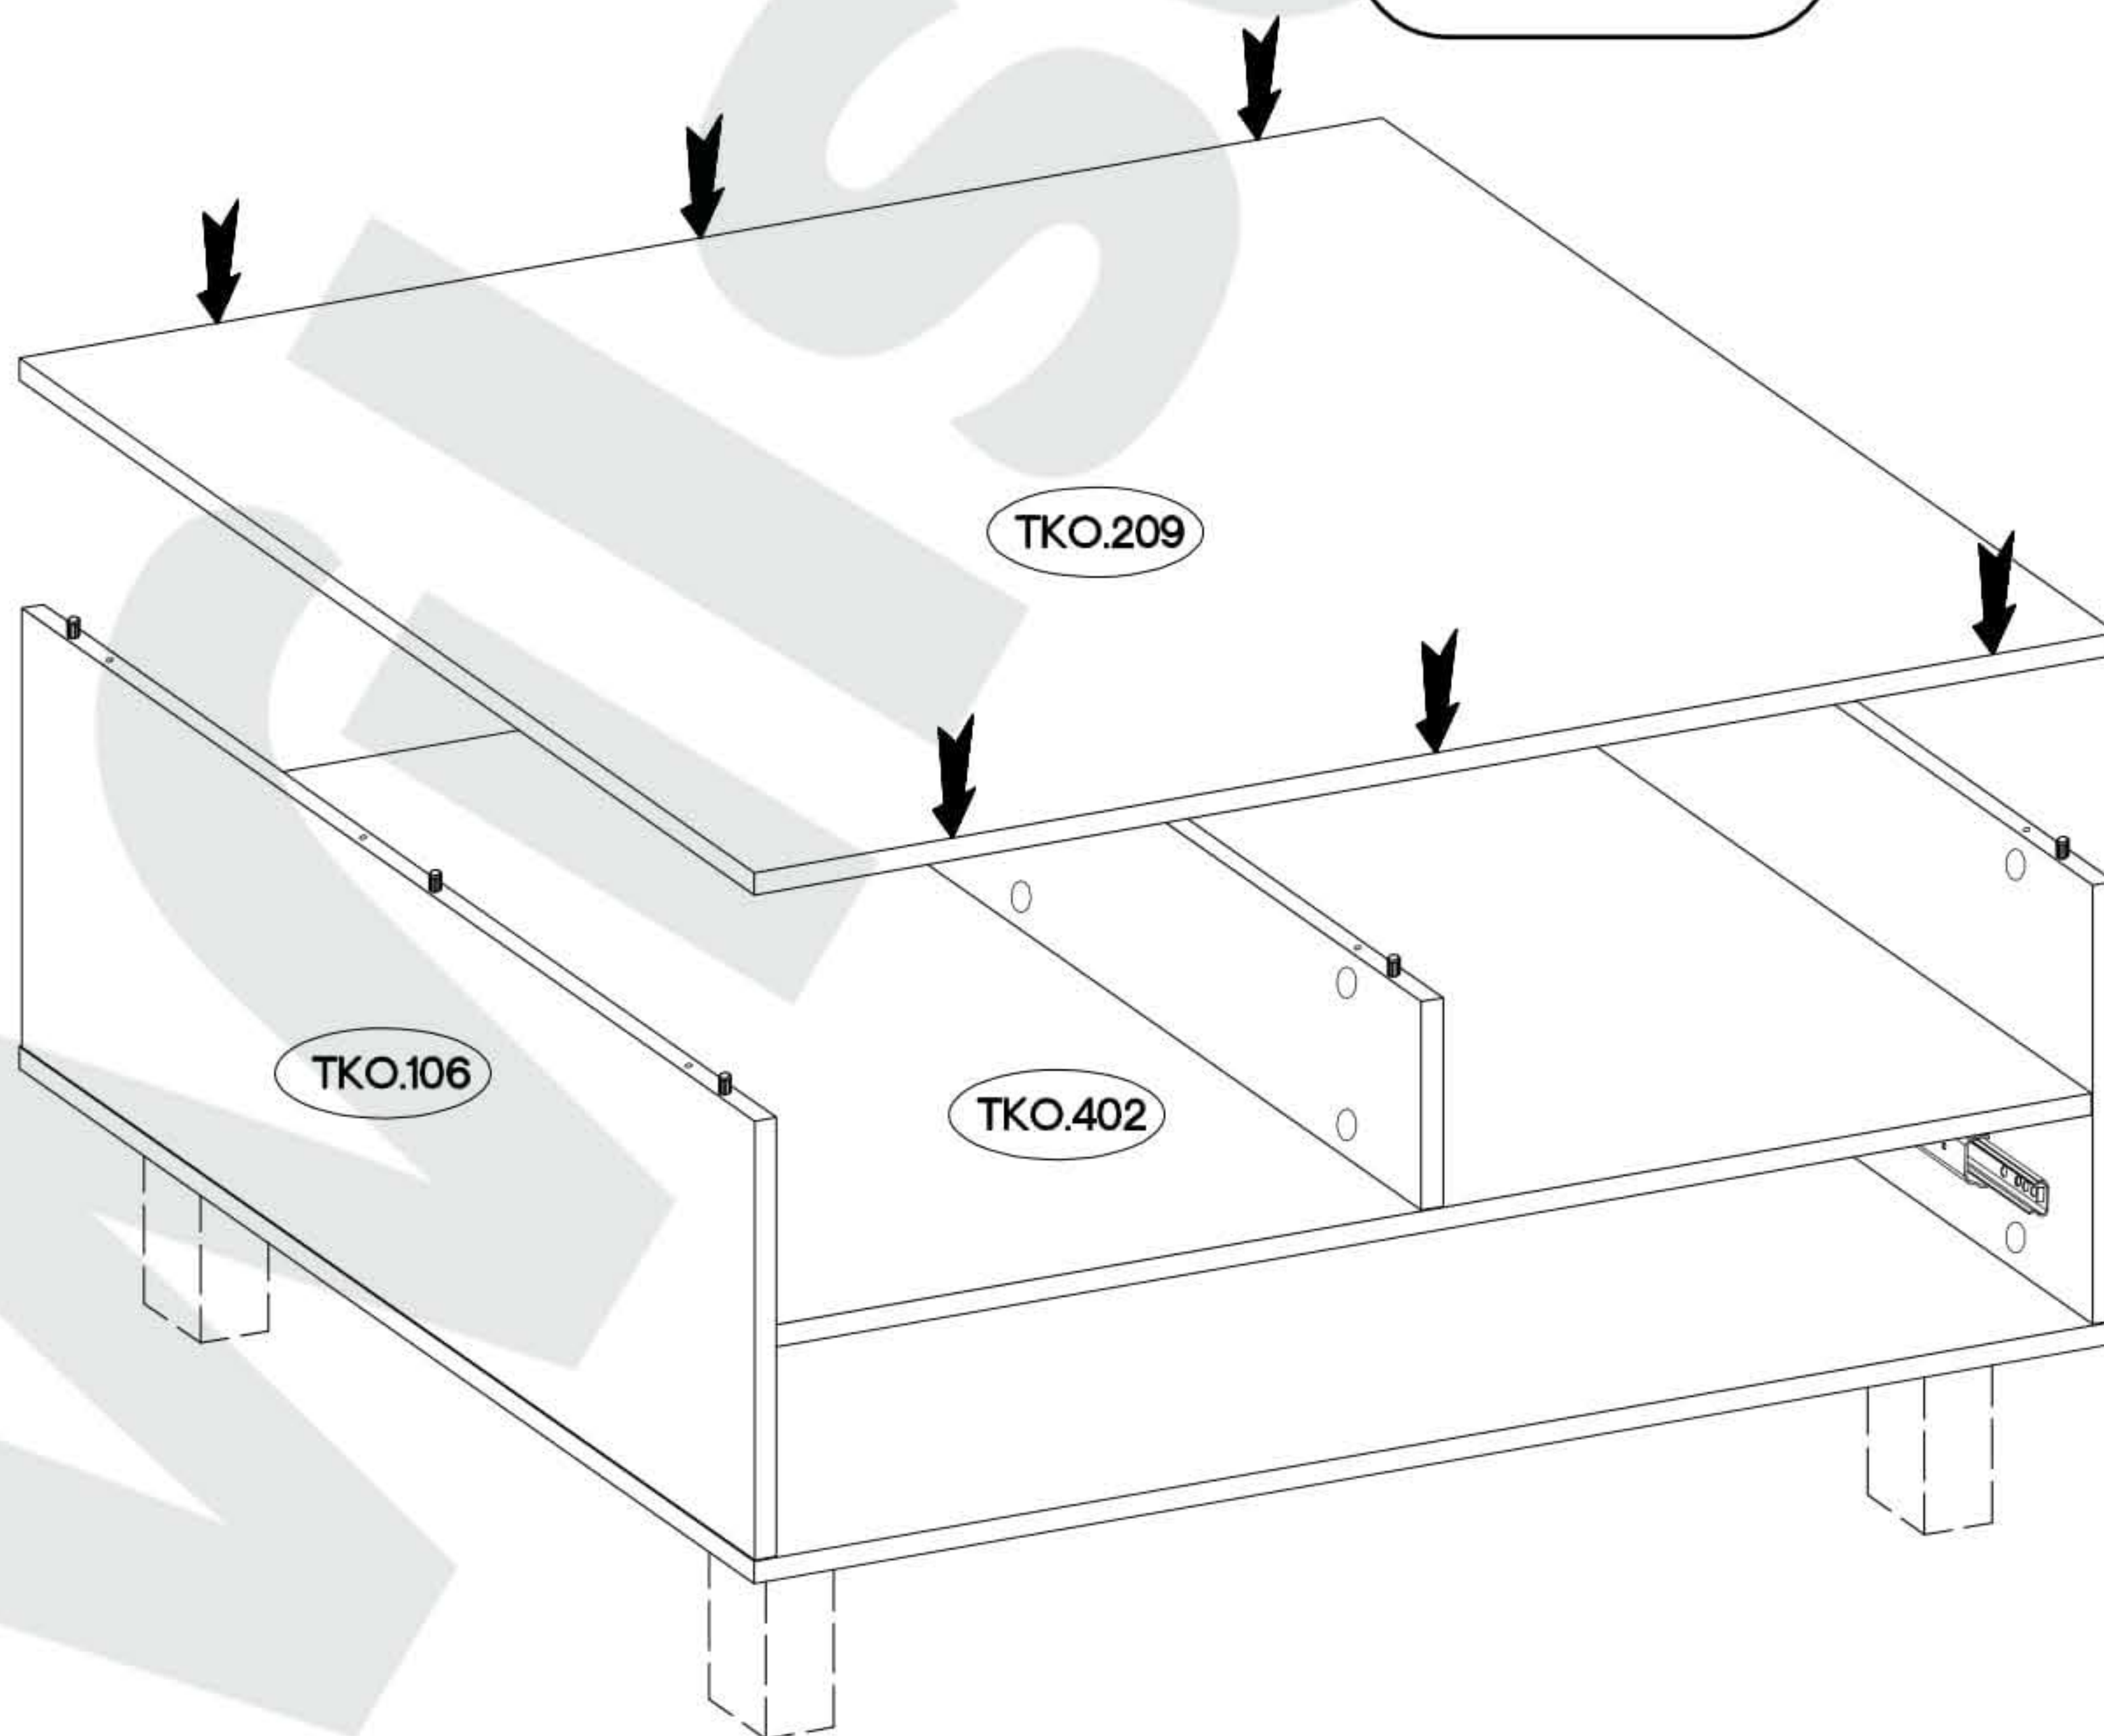

ISM-TKO-005

	Ersatzteil Nummer	Dimension
	TKO.105	318x648x16
	TKO.106	318x648x16
	TKO.505	151x644x16
	TKO.208	1002x650x16
	TKO.209	1002x650x16
	TKO.402	968x646x16
	TKO.902	151x968x16
	TKO.612	945x447x2,5
	WST.0271	450x100x12
	WST.0272	450x100x12
	WST.0160	934x100x12
	TKO.705	964x145x16

L=20mm  D2 2
--

4

5

	L=450 mm		
L		K34	P5
6	2	4	

†8x30mm  A	†15/12mm  C	L=20mm  D2	27/310mm  I4	†6,3x13mm  M2
26	18	6	1	4

7

 †8x30mm A 6	 †15/12mm C 6	 L=20mm D2 3
---	--	---

8

 L=20mm D2 9
--

9

10

11

12

13

14

 S 1	 M4x22mm U 1	 +20 E11 16	 M4x9mm U1 2
--	---	--	---