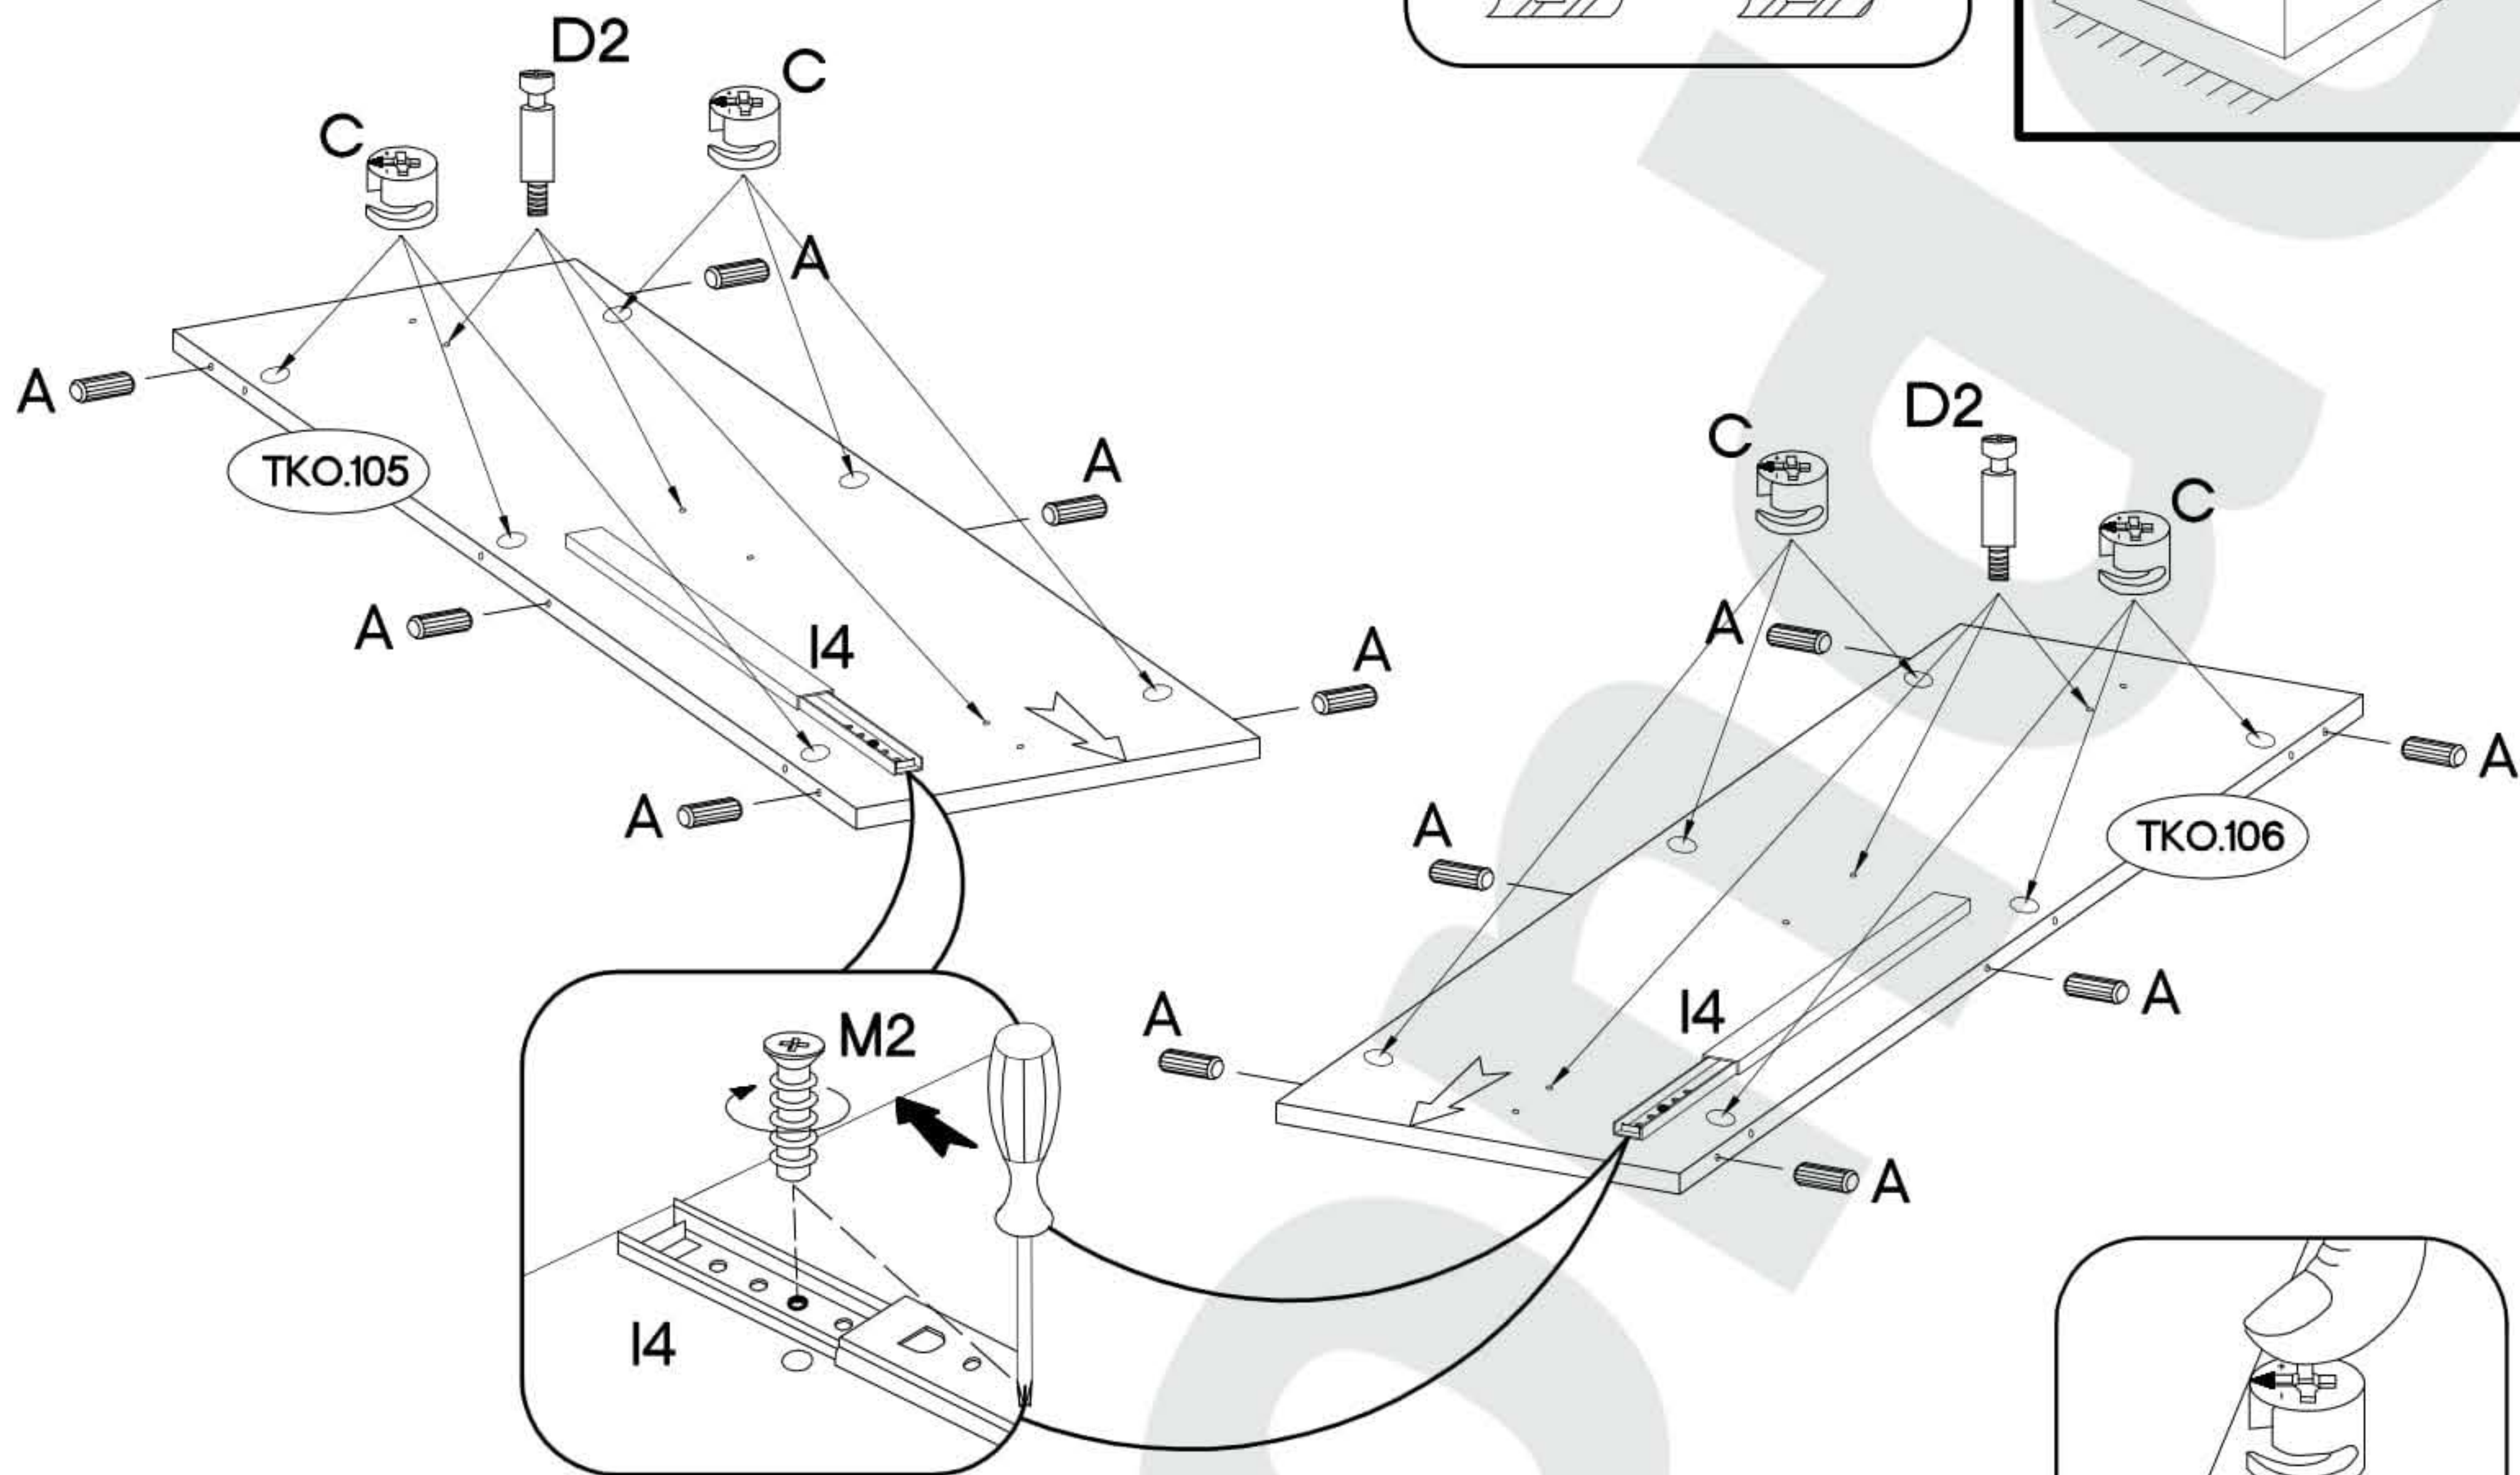

ISM-TKO-005

	Ersatzteil Nummer	Dimension
	TKO.105	318x648x16
	TKO.106	318x648x16
	TKO.505	151x644x16
	TKO.208	1002x650x16
	TKO.209	1002x650x16
	TKO.402	968x646x16
	TKO.902	151x968x16
	TKO.612	945x447x2,5
	WST.0271	450x100x12
	WST.0272	450x100x12
	WST.0160	934x100x12
	TKO.705	964x145x16

L=20mm  D2 2
--

4

5

	L=450 mm		
L		K34	P5
6	2	4	

†8x30mm  A	†15/12mm  C	L=20mm  D2	27/310mm  I4	†6,3x13mm  M2
26	18	6	1	4

7

 †8x30mm A 6	 †15/12mm C 6	 L=20mm D2 3
---	--	---

8

 L=20mm D2 9
--

9

10

11

12

13

14

 S 1	 M4x22mm U 1	 +20 E11 16	 M4x9mm U1 2
--	---	--	---