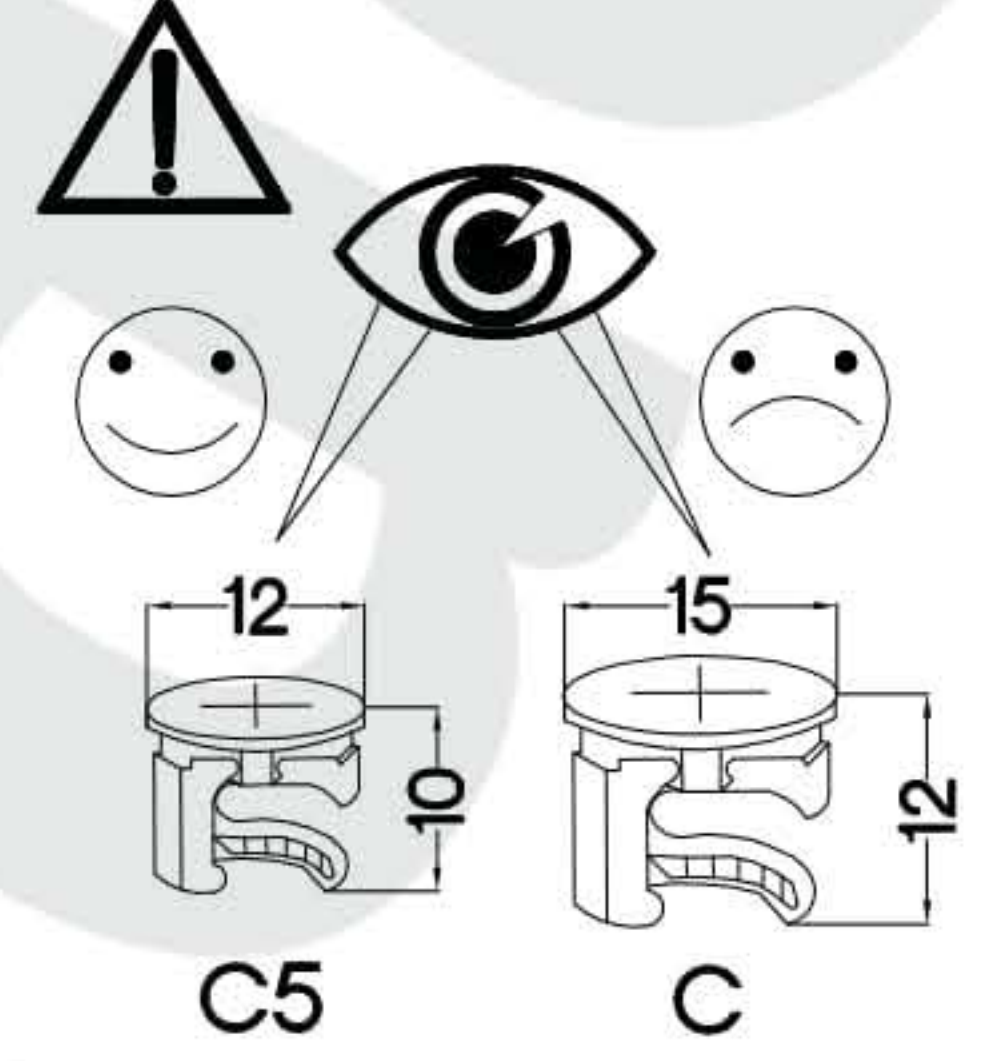

ISM-TKO-005

	Ersatzteil Nummer	Dimension
	TKO.105	318x648x16
	TKO.106	318x648x16
	TKO.505	151x644x16
	TKO.208	1002x650x16
	TKO.209	1002x650x16
	TKO.402	968x646x16
	TKO.902	151x968x16
	TKO.612	945x447x2,5
	WST.0271	450x100x12
	WST.0272	450x100x12
	WST.0160	934x100x12
	TKO.705	964x145x16

TKO.209

TKO.402

TKO.612

1

±12/10mm  C5 2	±8x30mm  A 4
---	---

2

±6x42mm  B2 2

3

L=20mm  D2 2
--

4

5

	L=450 mm		
L		K34	P5
6	2	4	

†8x30mm  A	†15/12mm  C	L=20mm  D2	27/310mm  I4	†6,3x13mm  M2
26	18	6	1	4

7

 †8x30mm A 6	 †15/12mm C 6	 L=20mm D2 3
---	--	---

8

 L=20mm D2 9
--

9

10

11

12

13

14

 S 1	 M4x22mm U 1	 +20 E11 16	 M4x9mm U1 2
--	---	--	---