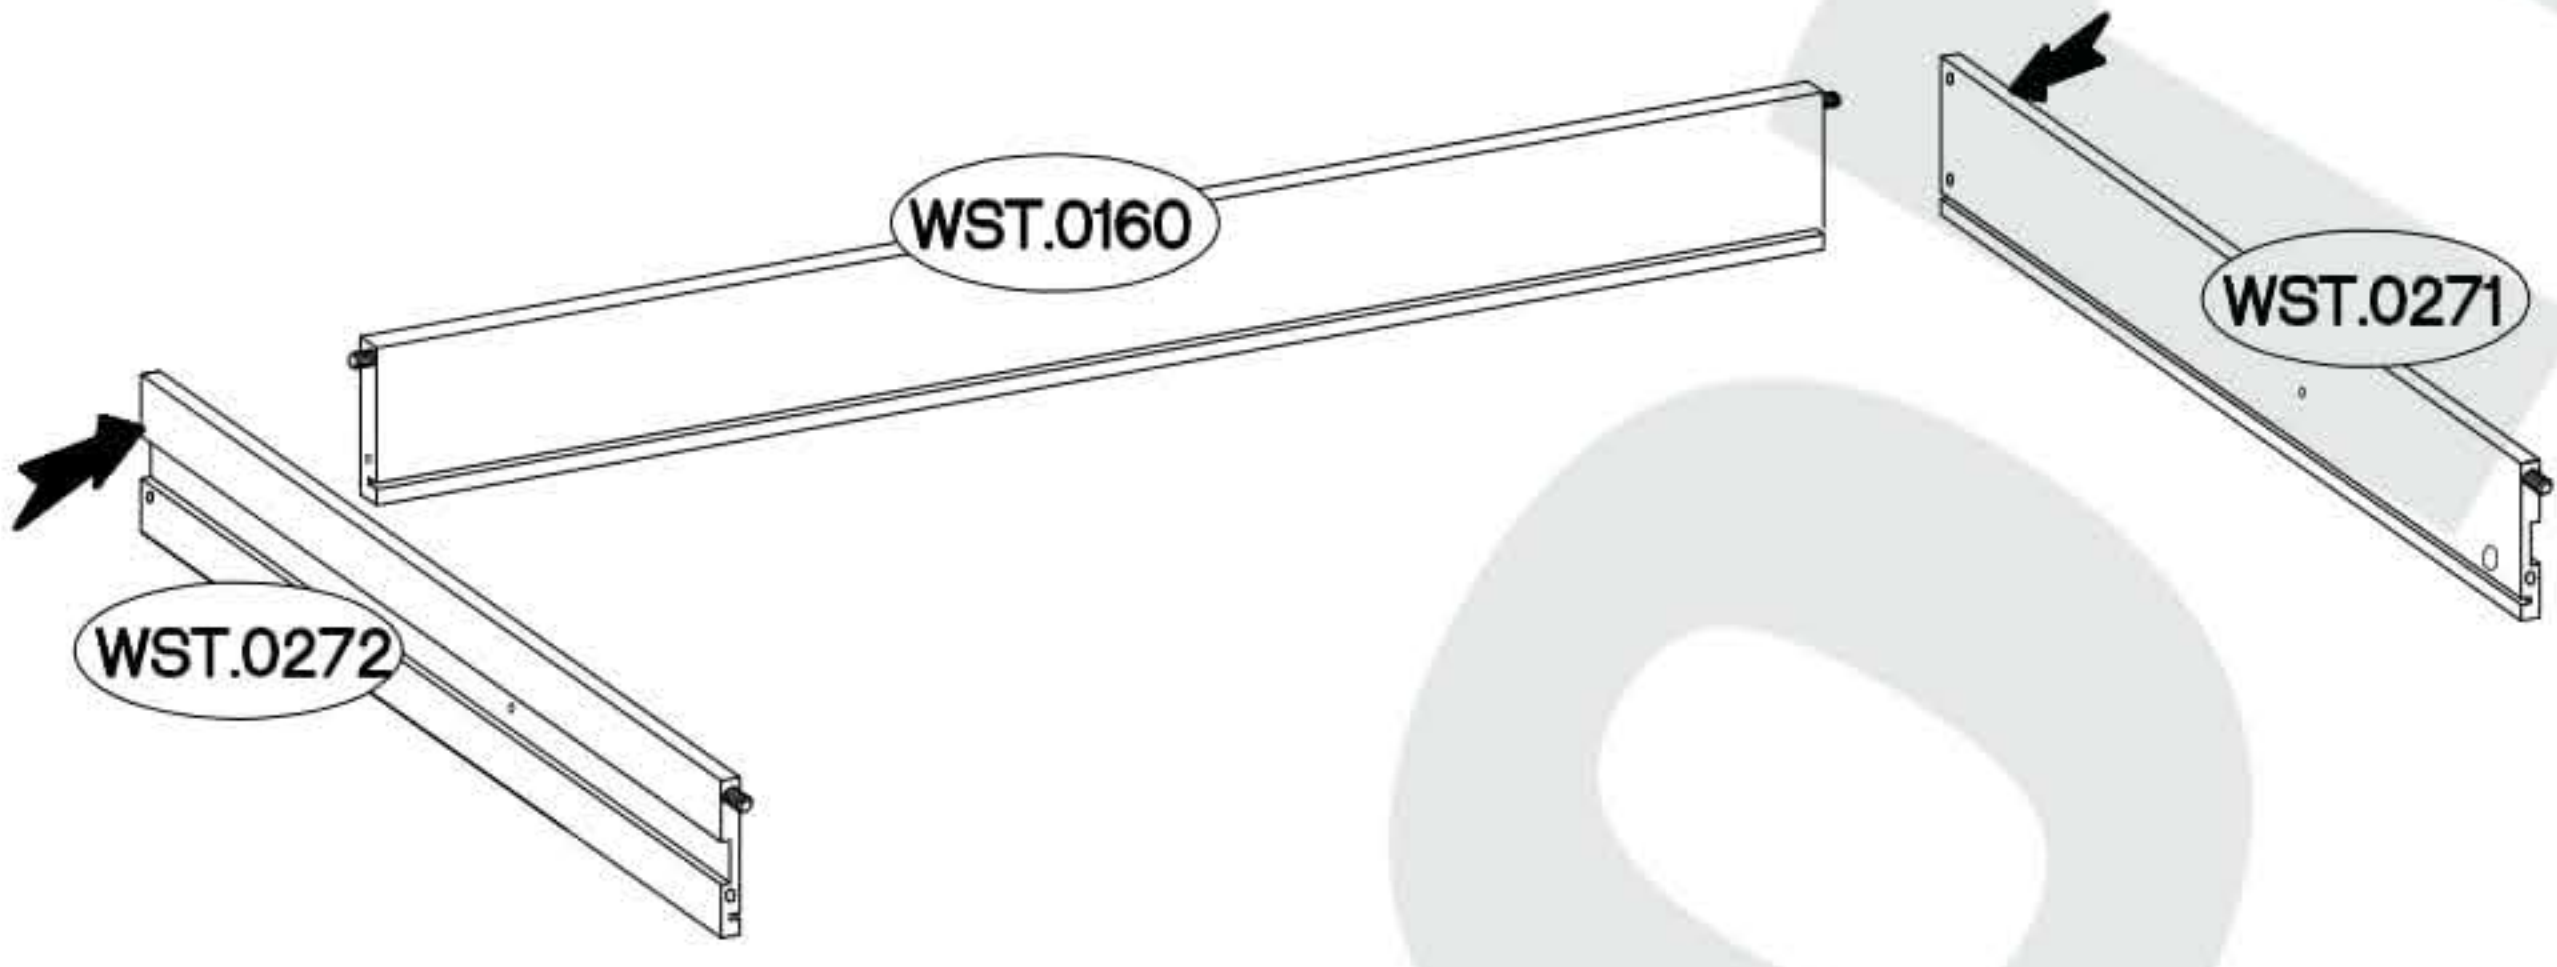

2

±6x42mm B2 2