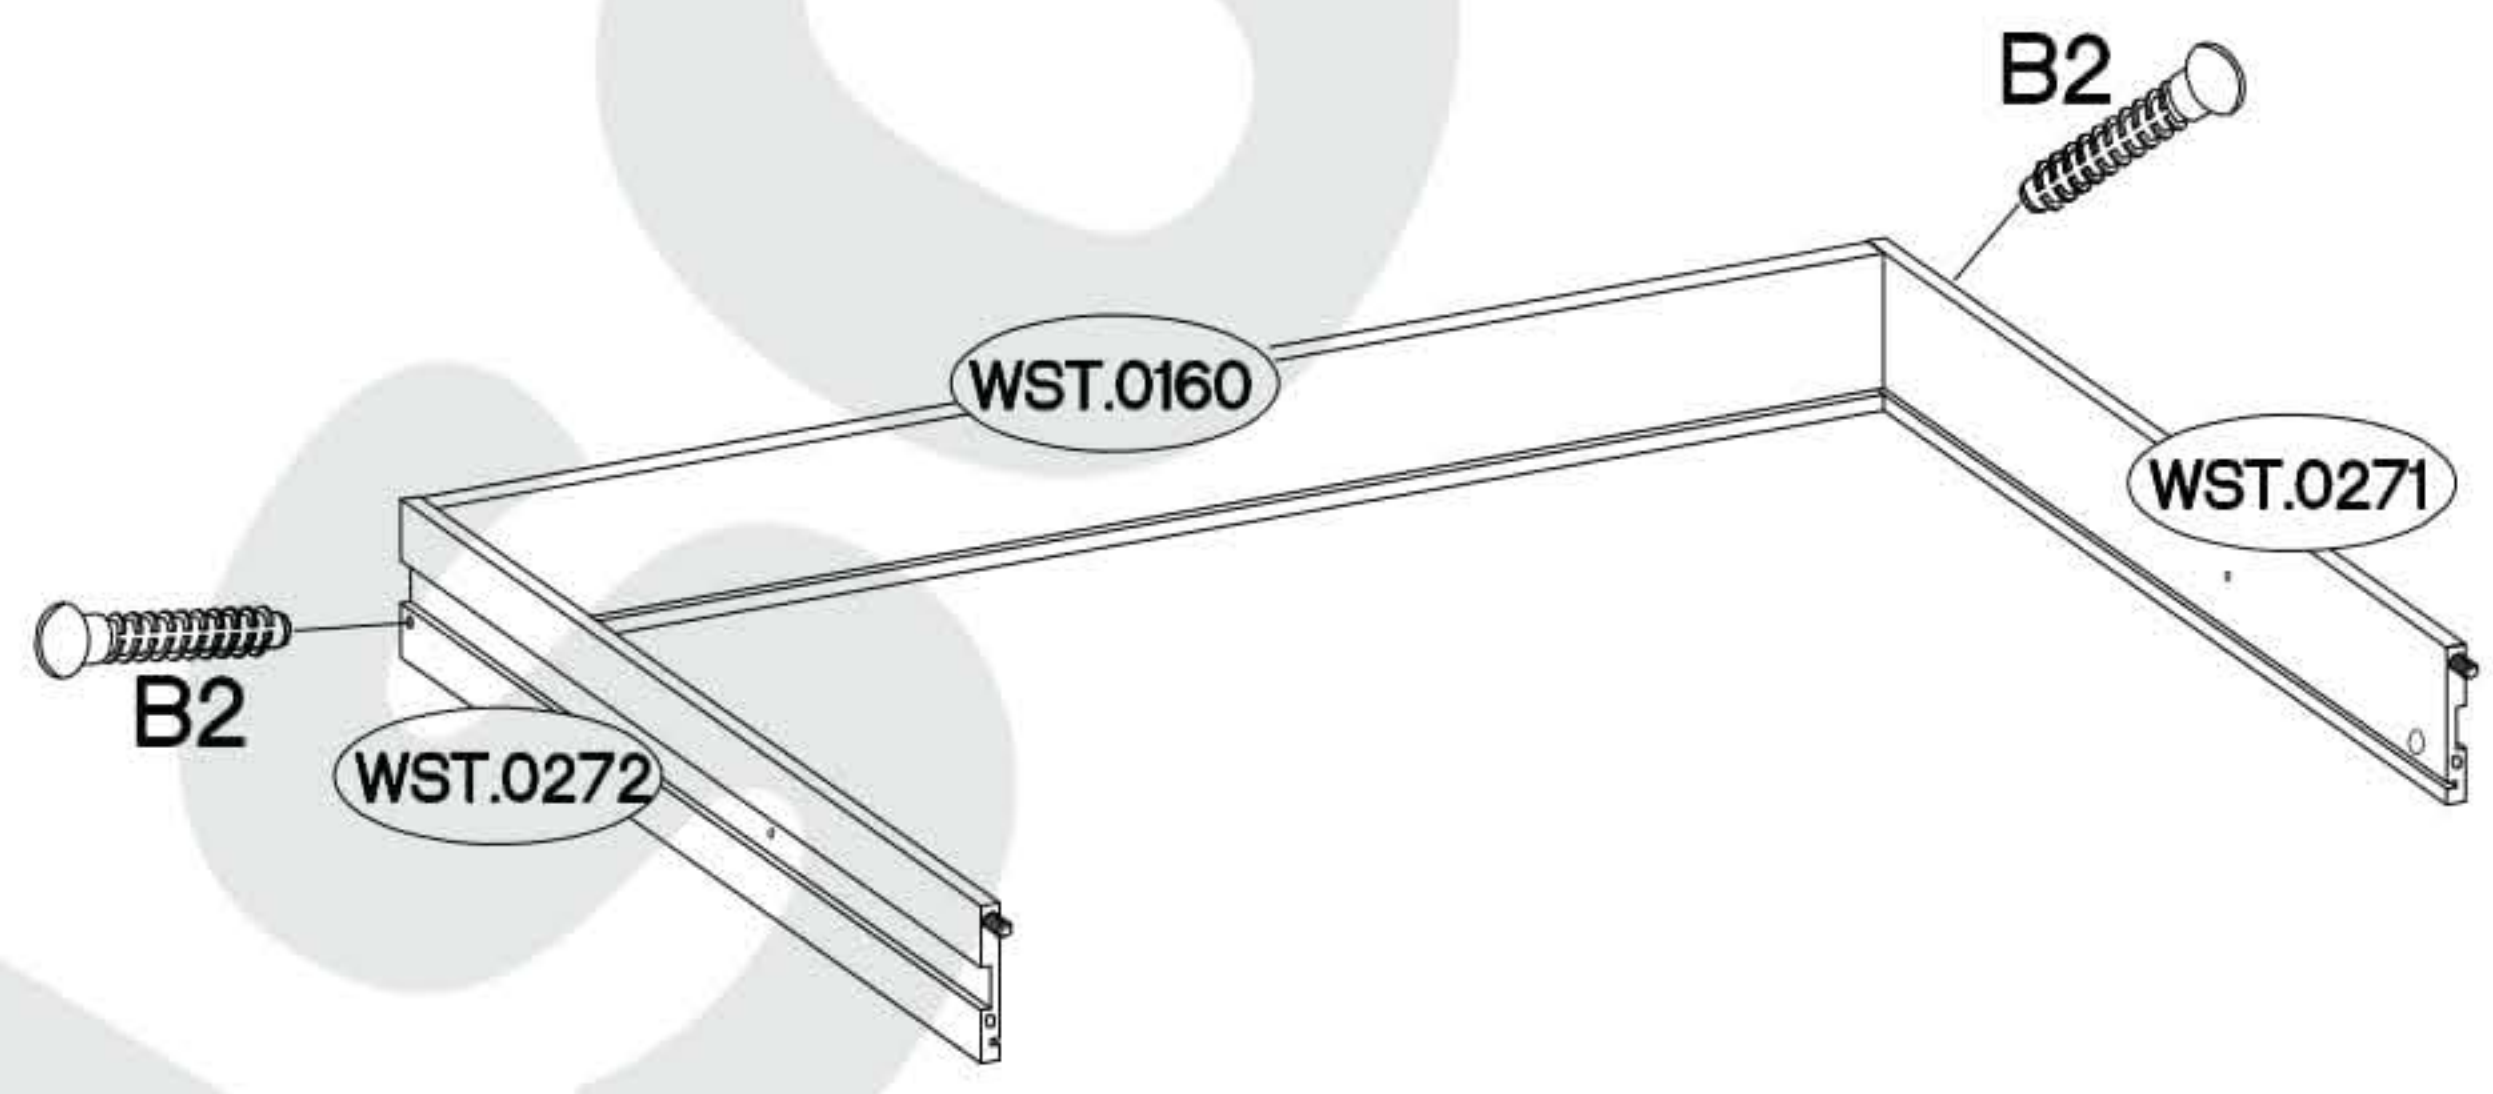

1

±12/10mm C5 2	±8x30mm A 4

2

±6x42mm B2 2

3

L=20mm D2 2