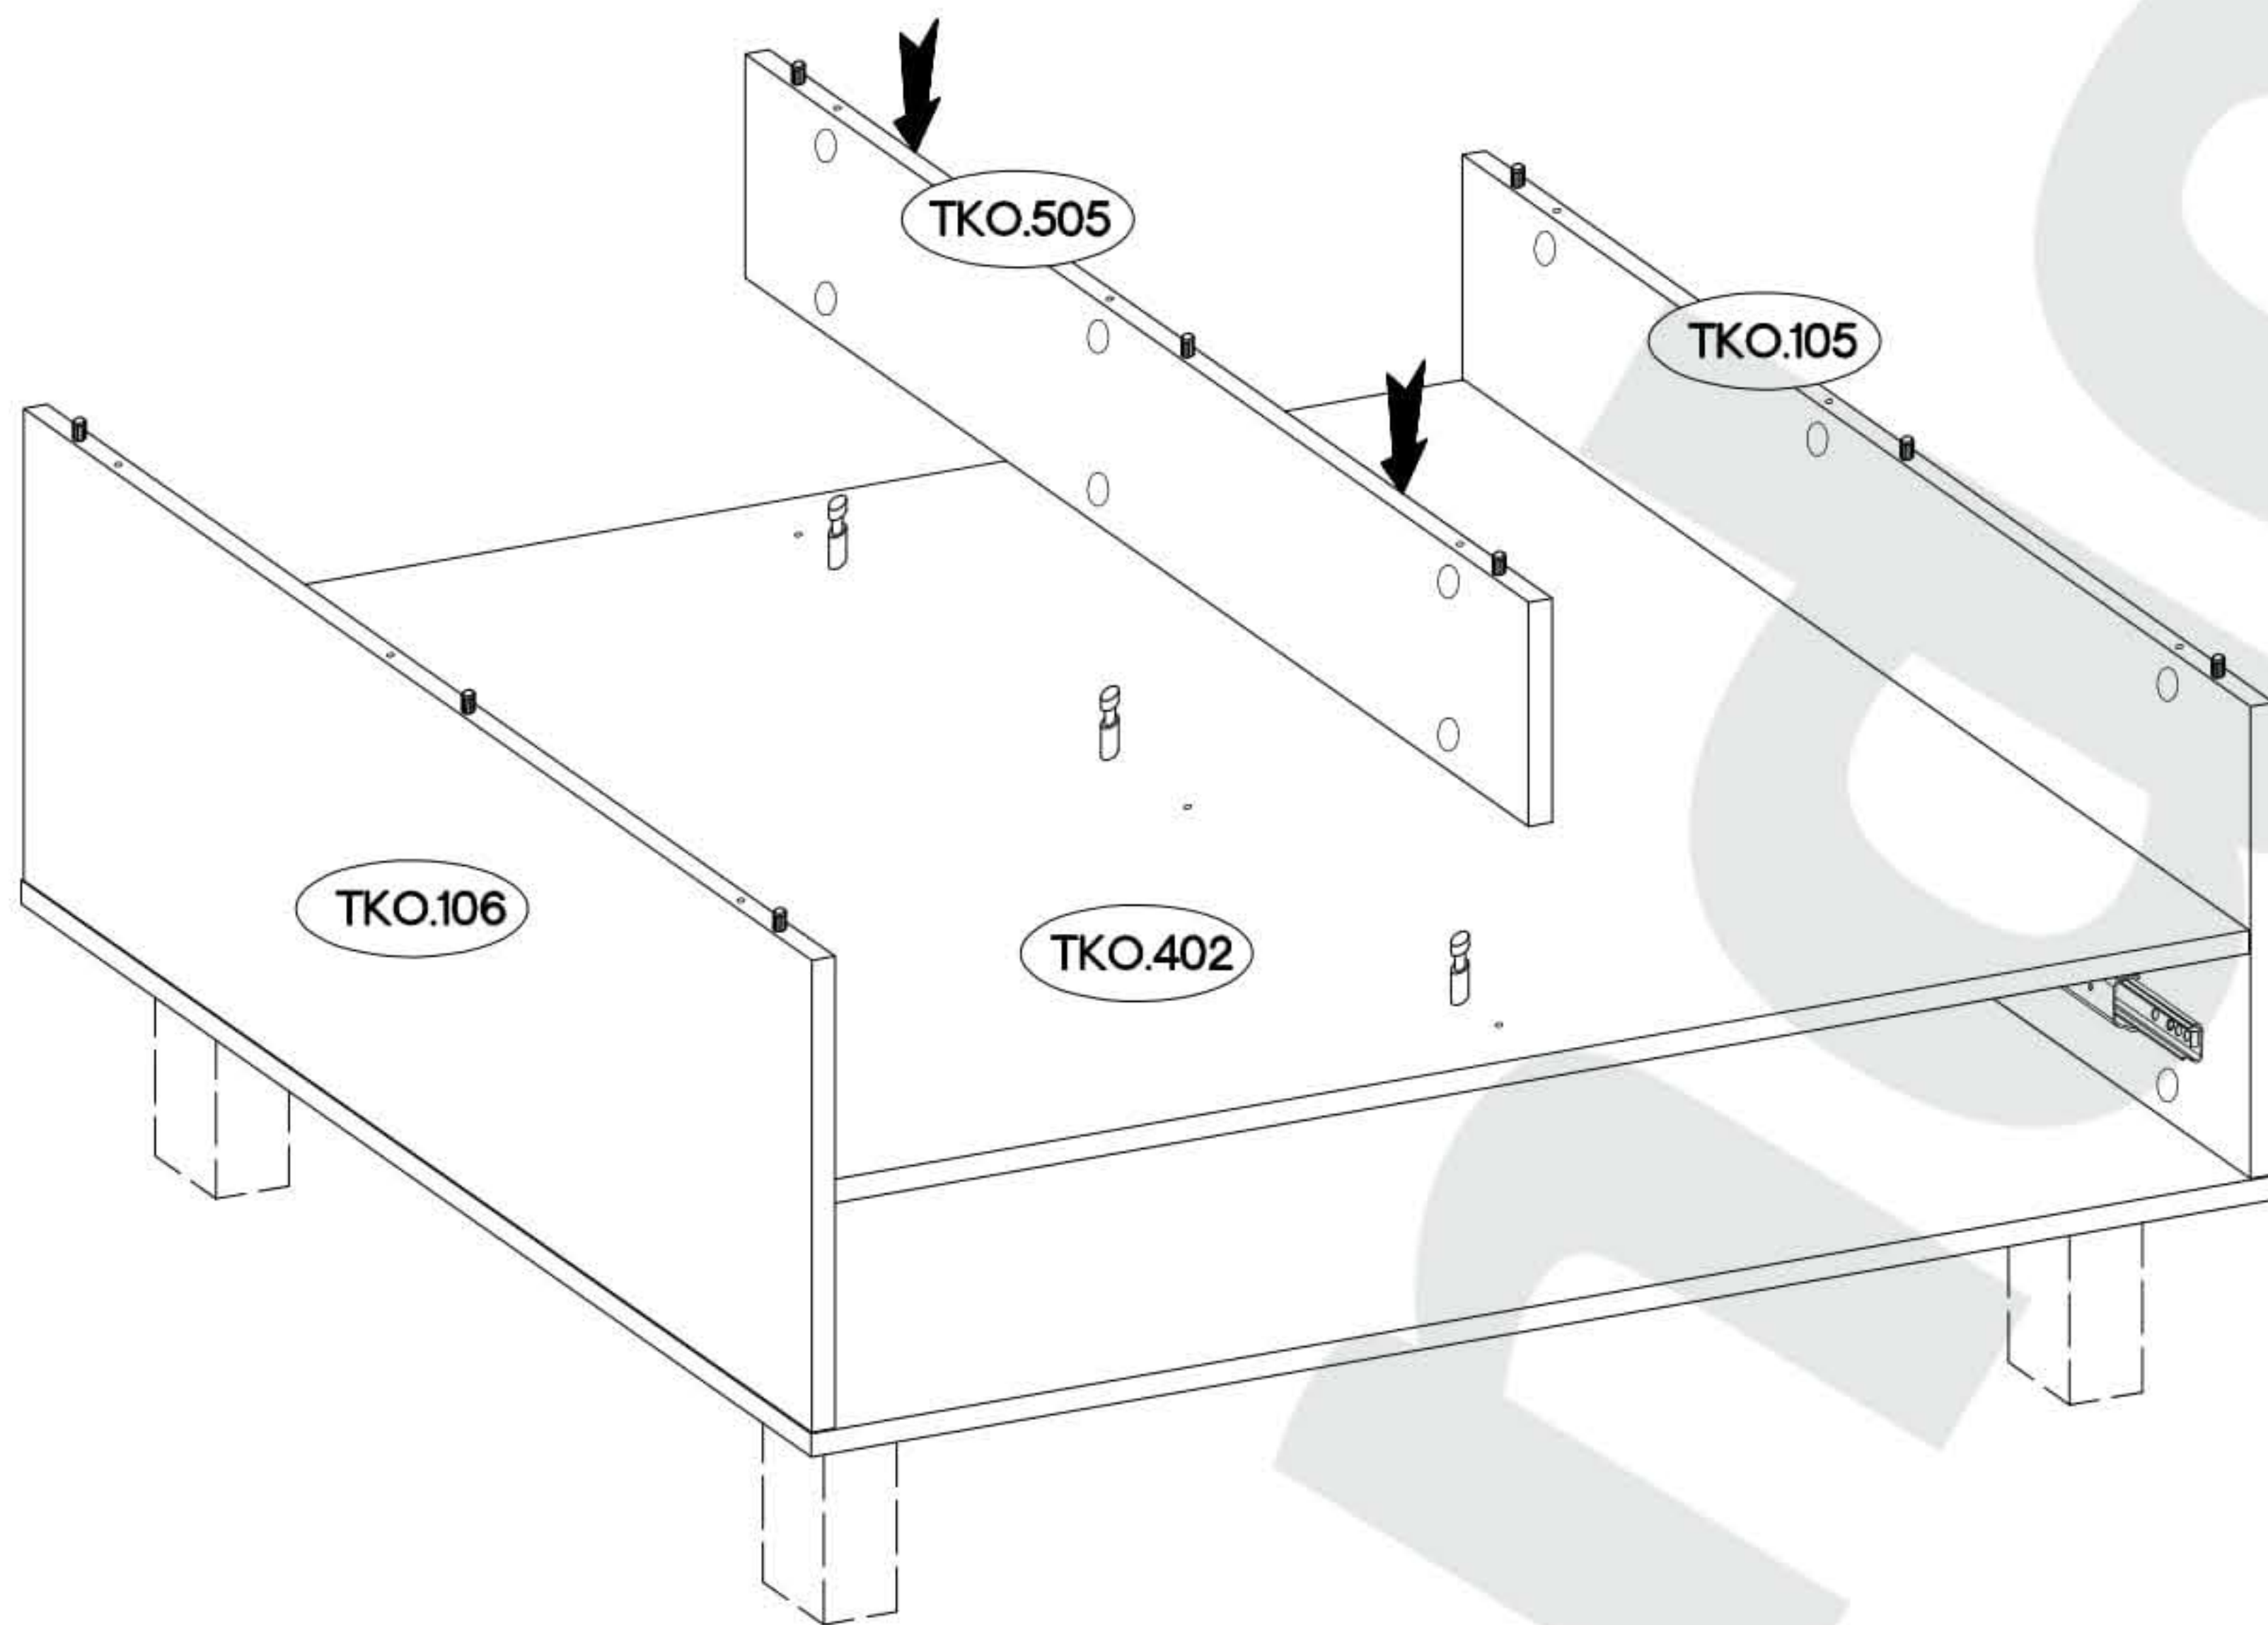

ISM-TKO-005

	Ersatzteil Nummer	Dimension
	TKO.105	318x648x16
	TKO.106	318x648x16
	TKO.505	151x644x16
	TKO.208	1002x650x16
	TKO.209	1002x650x16
	TKO.402	968x646x16
	TKO.902	151x968x16
	TKO.612	945x447x2,5
	WST.0271	450x100x12
	WST.0272	450x100x12
	WST.0160	934x100x12
	TKO.705	964x145x16

L=20mm  D2 2
--

4

5

	L=450 mm		
L		K34	P5
6	2	4	

†8x30mm  A	†15/12mm  C	L=20mm  D2	27/310mm  I4	†6,3x13mm  M2
26	18	6	1	4

7

 †8x30mm A 6	 †15/12mm C 6	 L=20mm D2 3
---	--	---

8

 L=20mm D2 9
--

9

10

11

12

13

14

 S 1	 M4x22mm U 1	 +20 E11 16	 M4x9mm U1 2
--	---	--	---