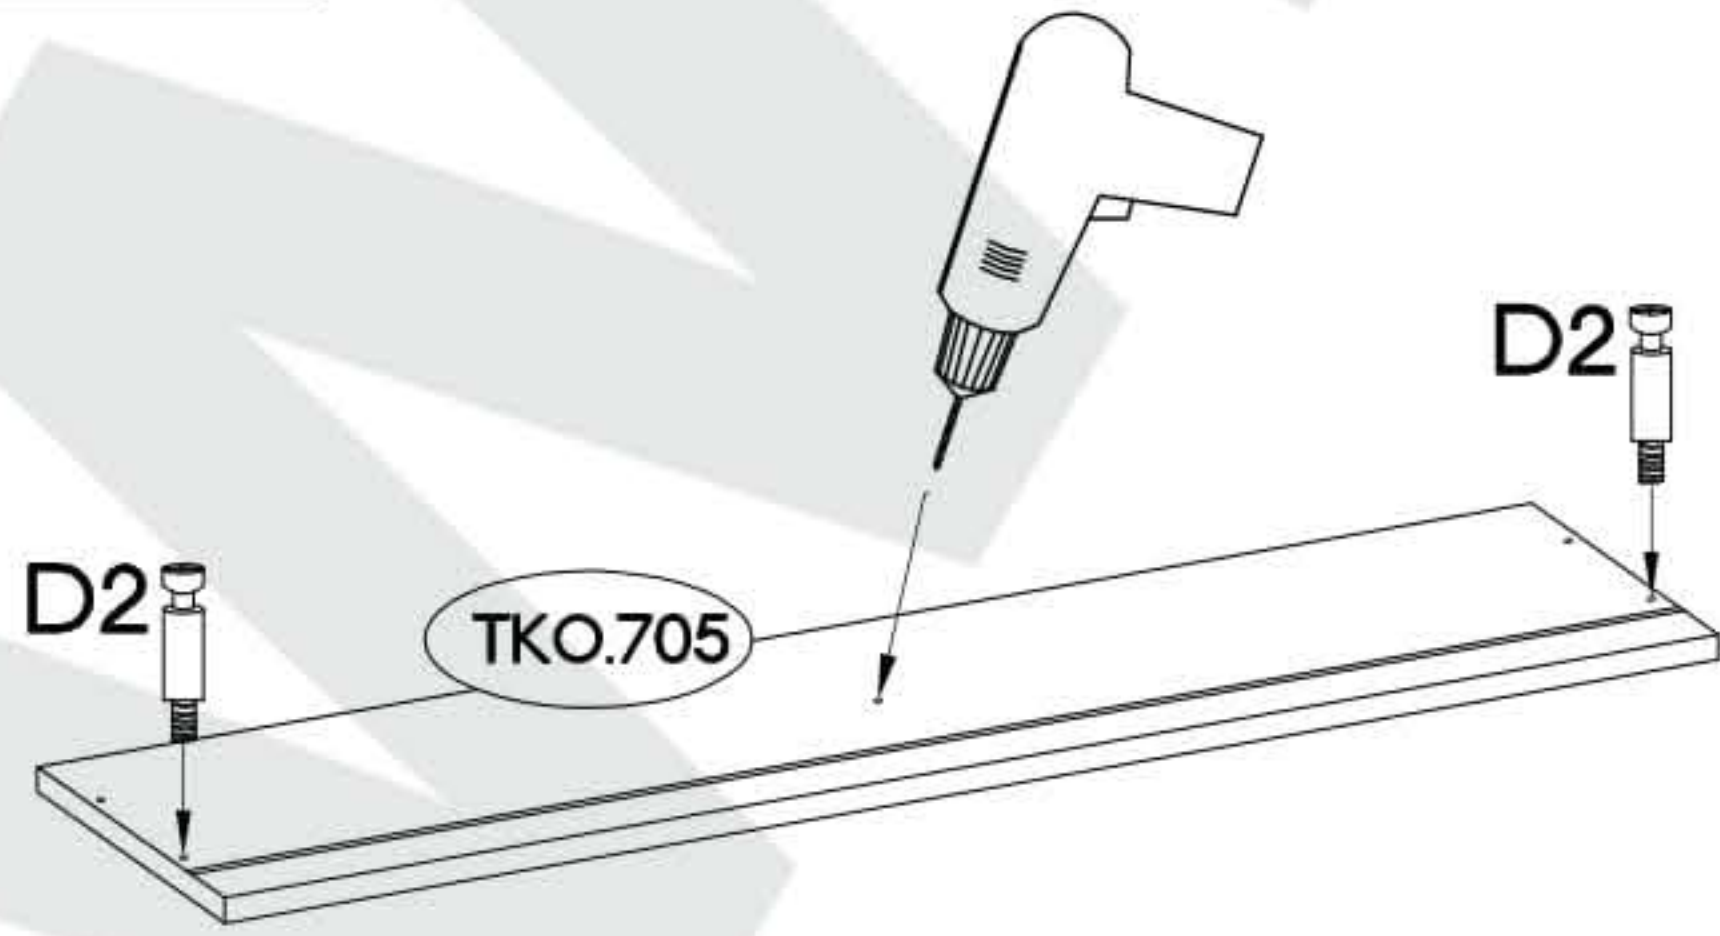

ISM-TKO-005

	Ersatzteil Nummer	Dimension
	TKO.105	318x648x16
	TKO.106	318x648x16
	TKO.505	151x644x16
	TKO.208	1002x650x16
	TKO.209	1002x650x16
	TKO.402	968x646x16
	TKO.902	151x968x16
	TKO.612	945x447x2,5
	WST.0271	450x100x12
	WST.0272	450x100x12
	WST.0160	934x100x12
	TKO.705	964x145x16

L=20mm  D2 2
--

4

5

	L=450 mm		
L		K34	P5
6	2	4	

†8x30mm  A	†15/12mm  C	L=20mm  D2	27/310mm  I4	†6,3x13mm  M2
26	18	6	1	4

7

 †8x30mm A 6	 †15/12mm C 6	 L=20mm D2 3
---	--	---

8

 L=20mm D2 9
--

9

10

11

12

13

14

 S 1	 M4x22mm U 1	 +20 E11 16	 M4x9mm U1 2
--	---	--	---