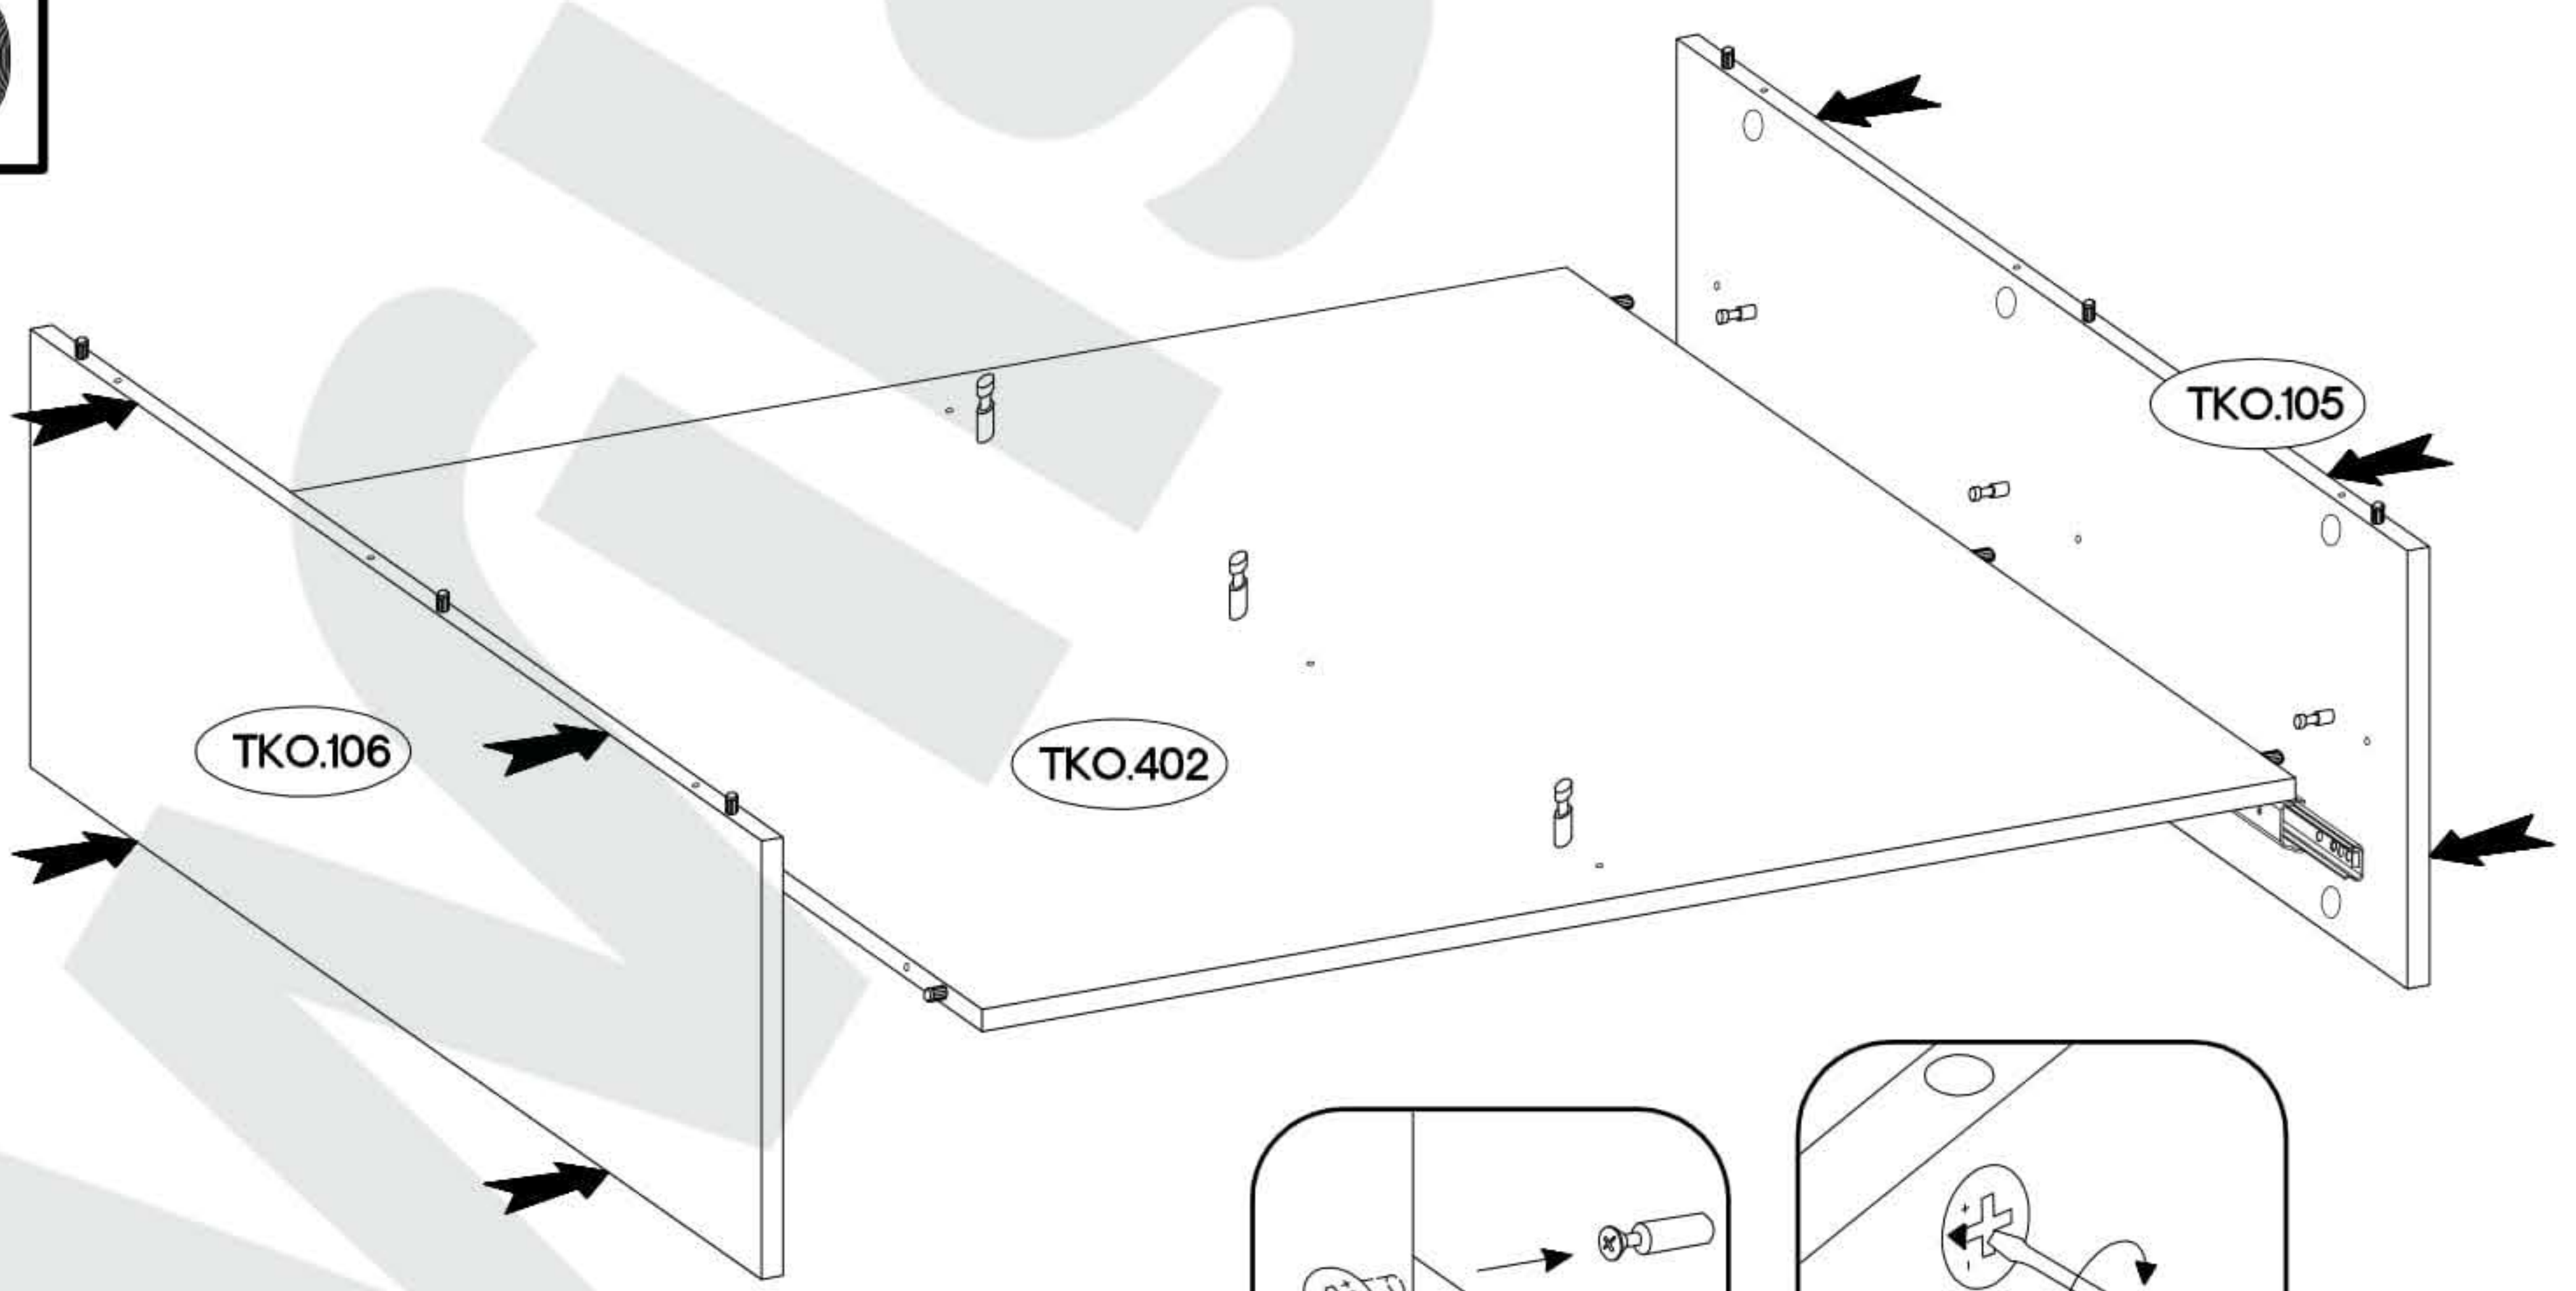

ISM-TKO-005

	Ersatzteil Nummer	Dimension
	TKO.105	318x648x16
	TKO.106	318x648x16
	TKO.505	151x644x16
	TKO.208	1002x650x16
	TKO.209	1002x650x16
	TKO.402	968x646x16
	TKO.902	151x968x16
	TKO.612	945x447x2,5
	WST.0271	450x100x12
	WST.0272	450x100x12
	WST.0160	934x100x12
	TKO.705	964x145x16

L=20mm  D2 2
--

4

5

	L=450 mm		
L		K34	P5
6	2	4	

†8x30mm  A	†15/12mm  C	L=20mm  D2	27/310mm  I4	†6,3x13mm  M2
26	18	6	1	4

7

 †8x30mm A 6	 †15/12mm C 6	 L=20mm D2 3
---	--	---

8

 L=20mm D2 9
--

9

10

11

12

13

14

 S 1	 M4x22mm U 1	 +20 E11 16	 M4x9mm U1 2
--	---	--	---