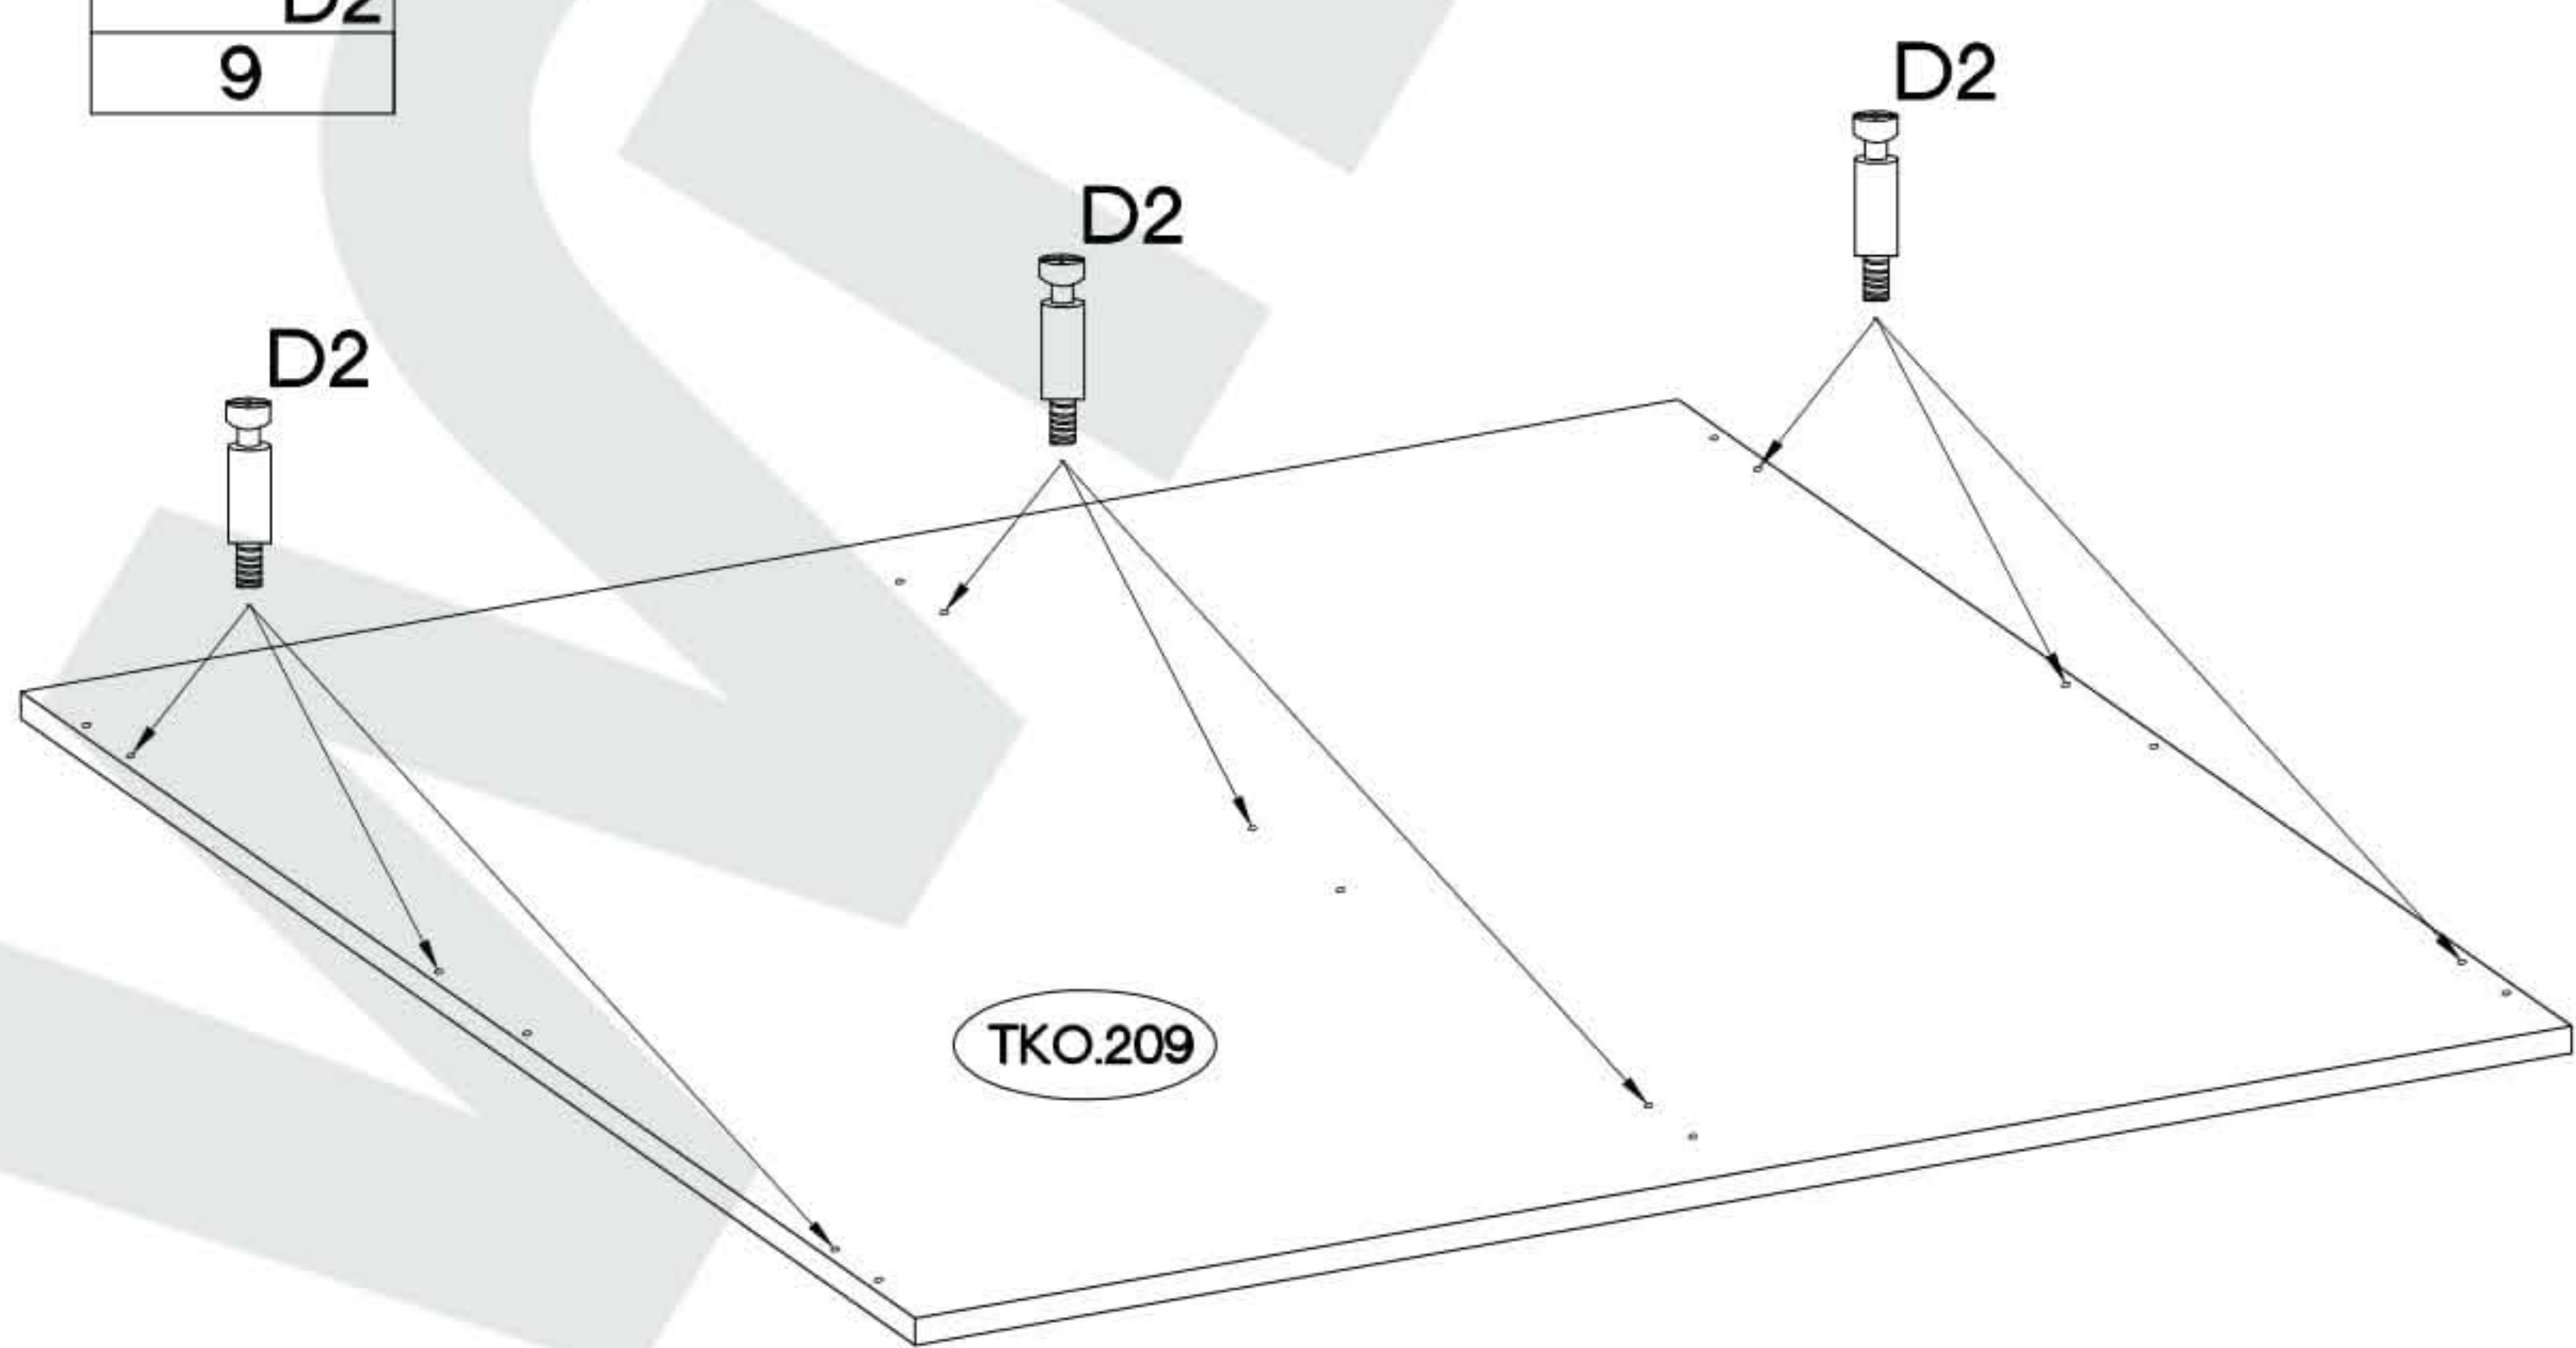

ISM-TKO-005

	Ersatzteil Nummer	Dimension
	TKO.105	318x648x16
	TKO.106	318x648x16
	TKO.505	151x644x16
	TKO.208	1002x650x16
	TKO.209	1002x650x16
	TKO.402	968x646x16
	TKO.902	151x968x16
	TKO.612	945x447x2,5
	WST.0271	450x100x12
	WST.0272	450x100x12
	WST.0160	934x100x12
	TKO.705	964x145x16

L=20mm  D2 2
--

4

5

	L=450 mm		
L		K34	P5
6	2	4	

†8x30mm  A	†15/12mm  C	L=20mm  D2	27/310mm  I4	†6,3x13mm  M2
26	18	6	1	4

7

 †8x30mm A 6	 †15/12mm C 6	 L=20mm D2 3
---	--	---

8

 L=20mm D2 9
--

9

10

11

12

13

14

 S 1	 M4x22mm U 1	 +20 E11 16	 M4x9mm U1 2
--	---	--	---