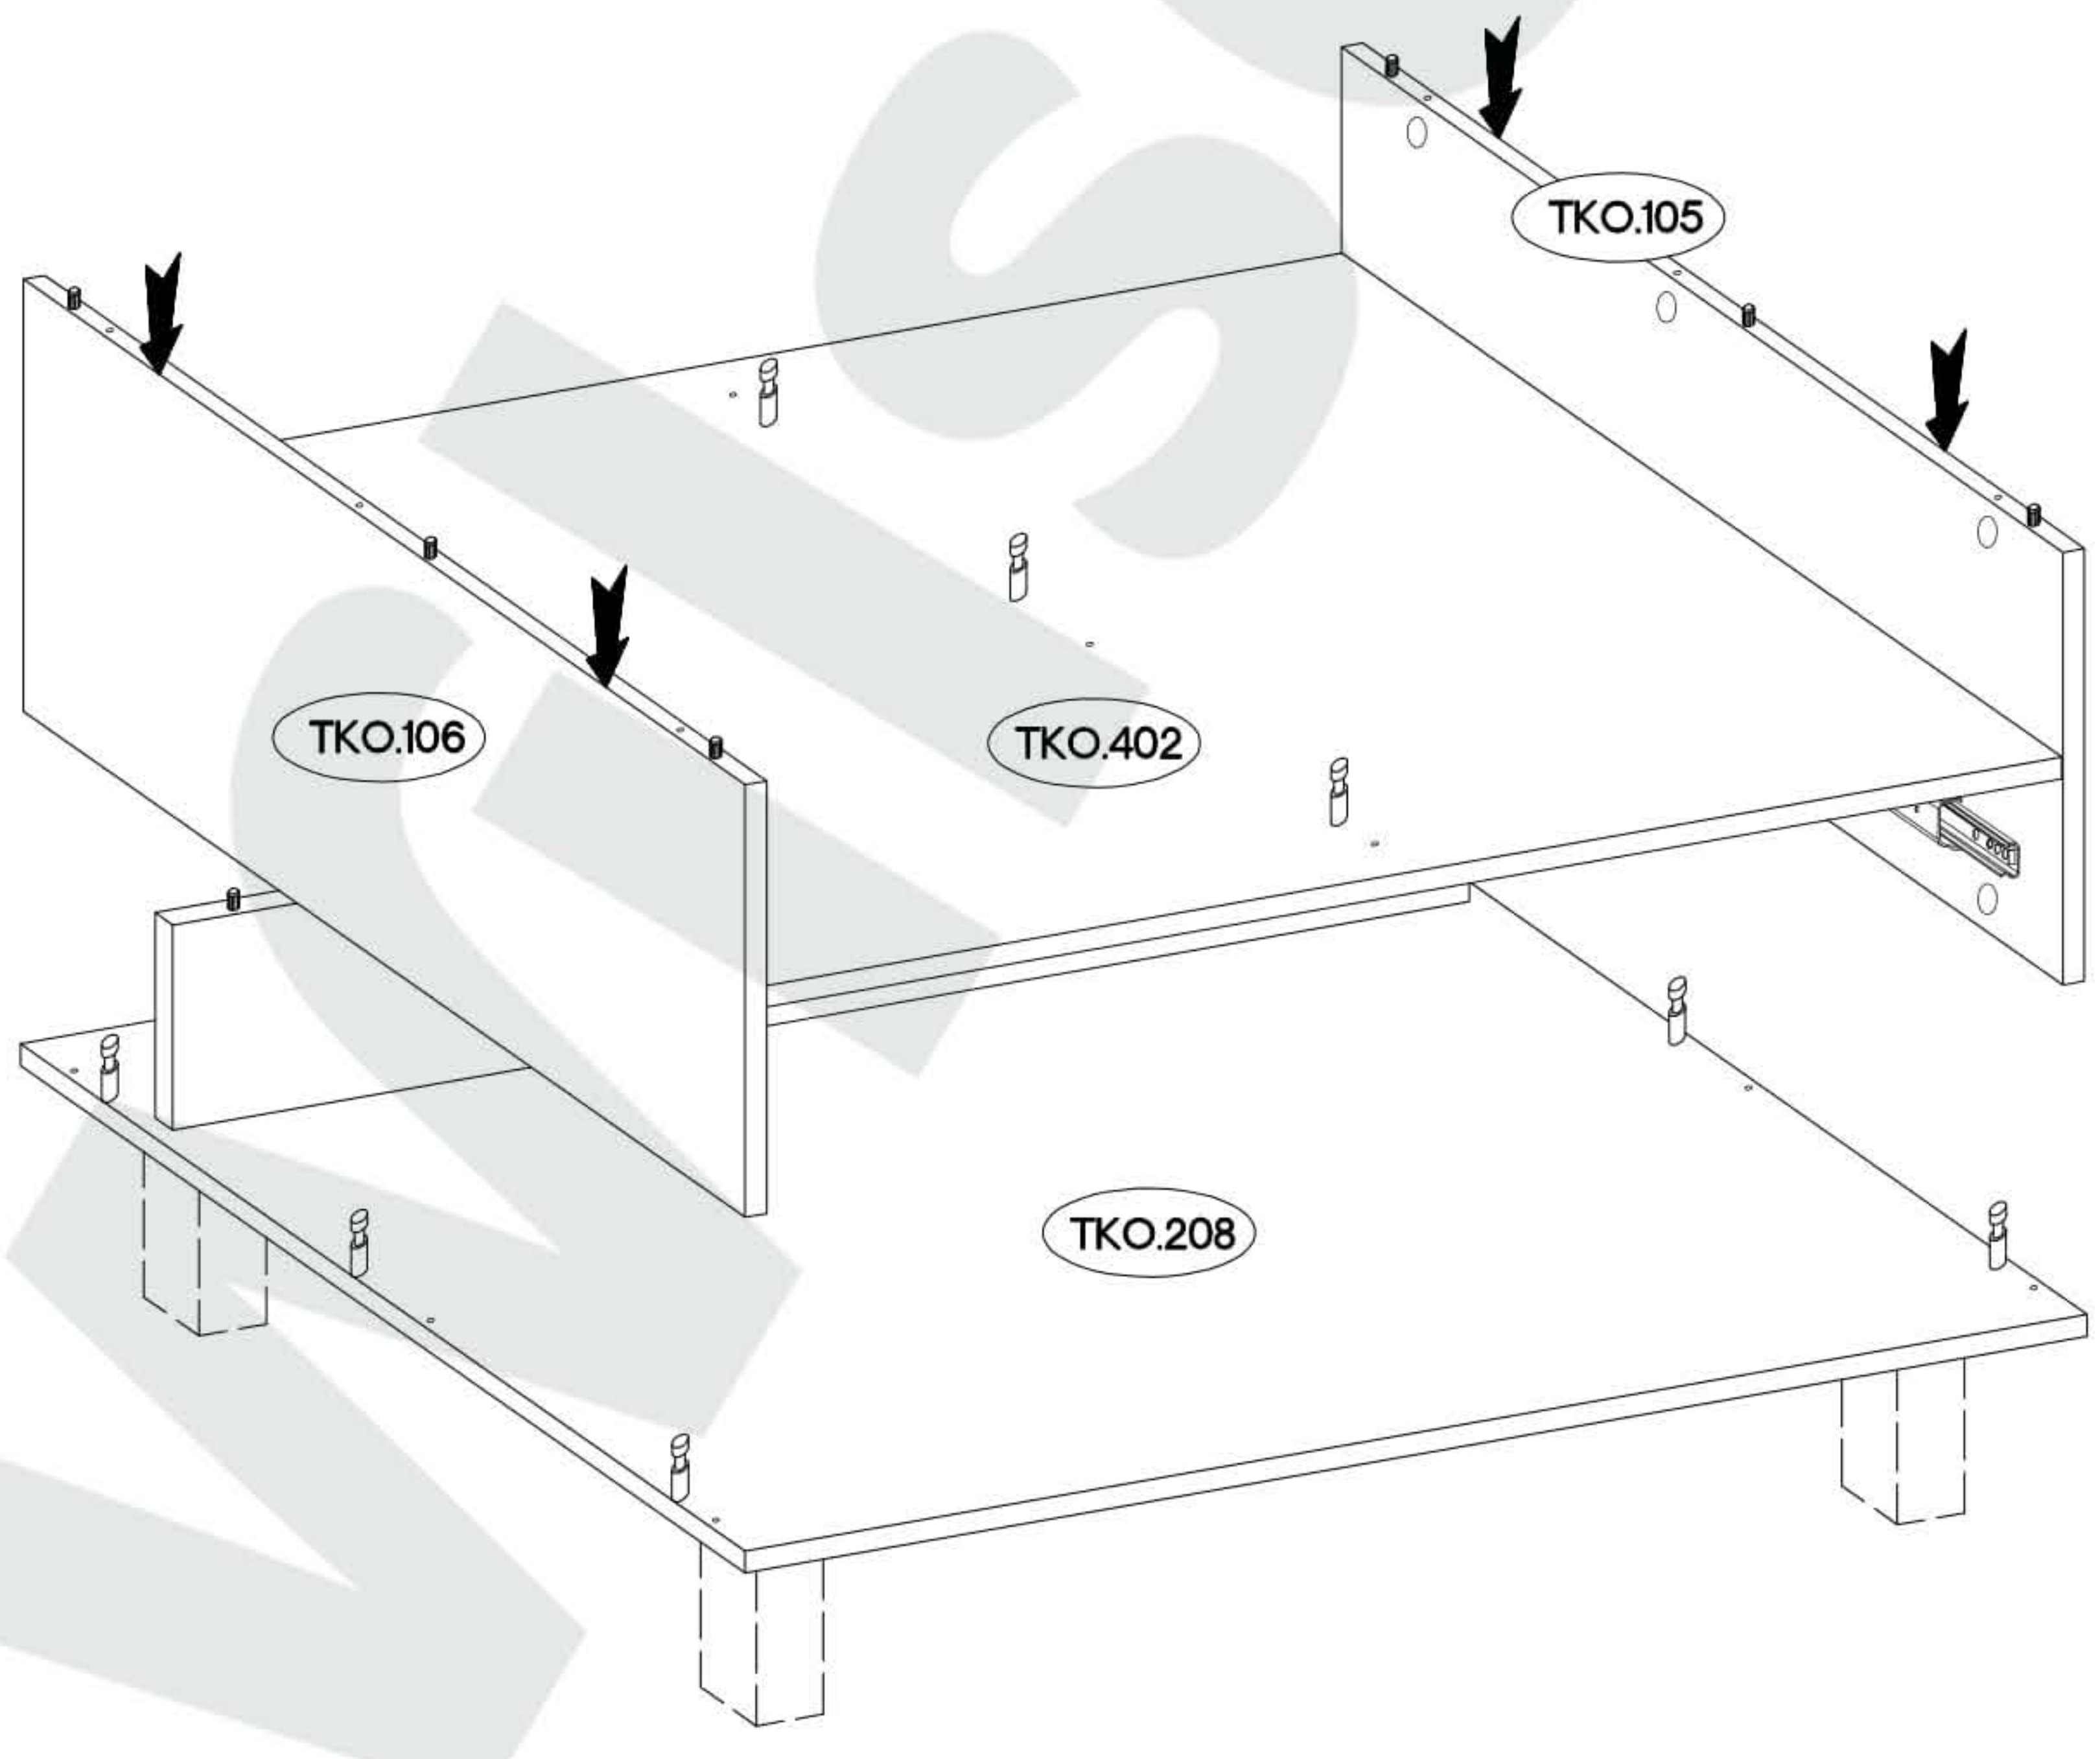

ISM-TKO-005

	Ersatzteil Nummer	Dimension
	TKO.105	318x648x16
	TKO.106	318x648x16
	TKO.505	151x644x16
	TKO.208	1002x650x16
	TKO.209	1002x650x16
	TKO.402	968x646x16
	TKO.902	151x968x16
	TKO.612	945x447x2,5
	WST.0271	450x100x12
	WST.0272	450x100x12
	WST.0160	934x100x12
	TKO.705	964x145x16

L=20mm  D2 2
--

4

5

	L=450 mm		
L		K34	P5
6	2	4	

†8x30mm  A	†15/12mm  C	L=20mm  D2	27/310mm  I4	†6,3x13mm  M2
26	18	6	1	4

7

 †8x30mm A 6	 †15/12mm C 6	 L=20mm D2 3
---	--	---

8

 L=20mm D2 9
--

9

10

11

12

13

14

 S 1	 M4x22mm U 1	 +20 E11 16	 M4x9mm U1 2
--	---	--	---