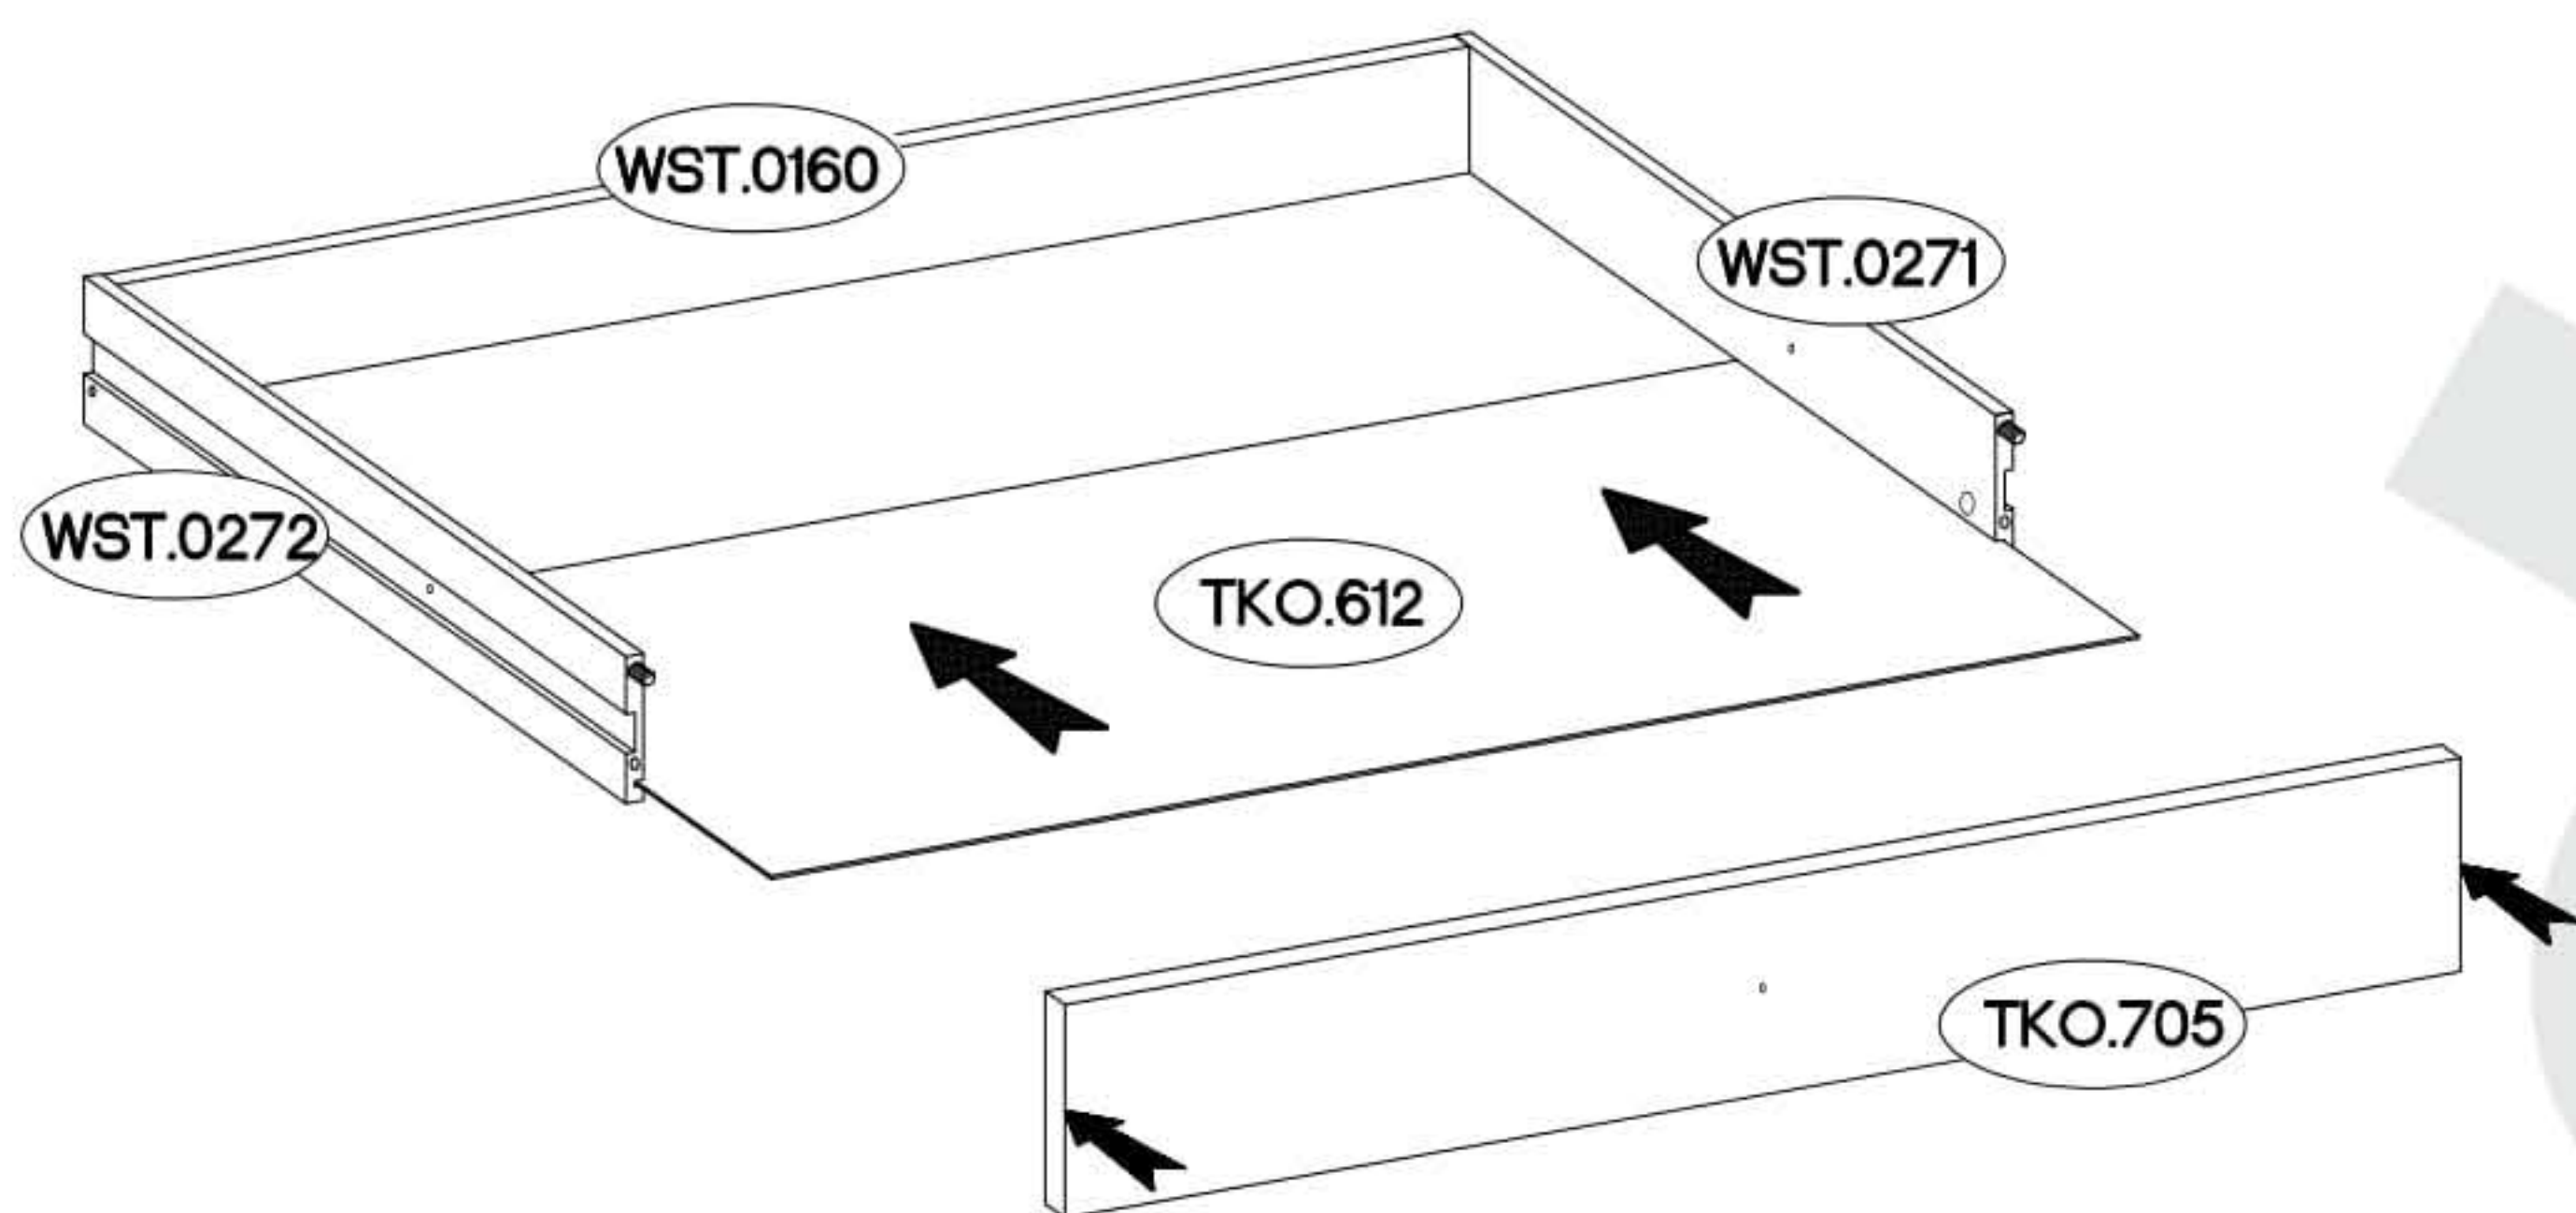

ISM-TKO-005

	Ersatzteil Nummer	Dimension
	TKO.105	318x648x16
	TKO.106	318x648x16
	TKO.505	151x644x16
	TKO.208	1002x650x16
	TKO.209	1002x650x16
	TKO.402	968x646x16
	TKO.902	151x968x16
	TKO.612	945x447x2,5
	WST.0271	450x100x12
	WST.0272	450x100x12
	WST.0160	934x100x12
	TKO.705	964x145x16

TKO.209

TKO.402

TKO.612

1

±12/10mm  C5 2	±8x30mm  A 4
---	---

2

±6x42mm  B2 2

3

L=20mm  D2 2
--

4

5

	L=450 mm		
L		K34	P5
6	2	4	

†8x30mm  A	†15/12mm  C	L=20mm  D2	27/310mm  I4	†6,3x13mm  M2
26	18	6	1	4

7

 †8x30mm A 6	 †15/12mm C 6	 L=20mm D2 3
---	--	---

8

 L=20mm D2 9
--

9

10

11

12

13

14

 S 1	 M4x22mm U 1	 +20 E11 16	 M4x9mm U1 2
--	---	--	---