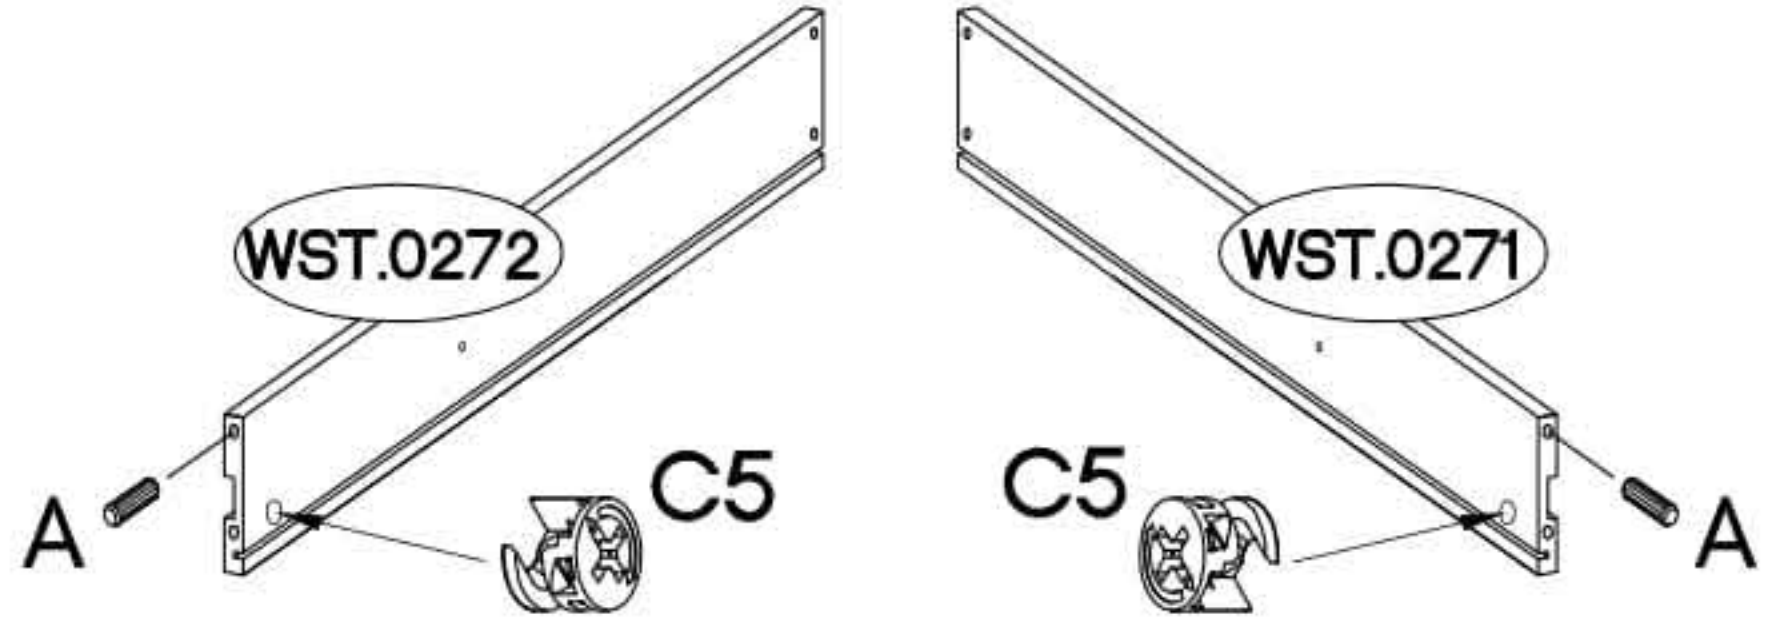

1

±12/10mm C5 2	±8x30mm A 4