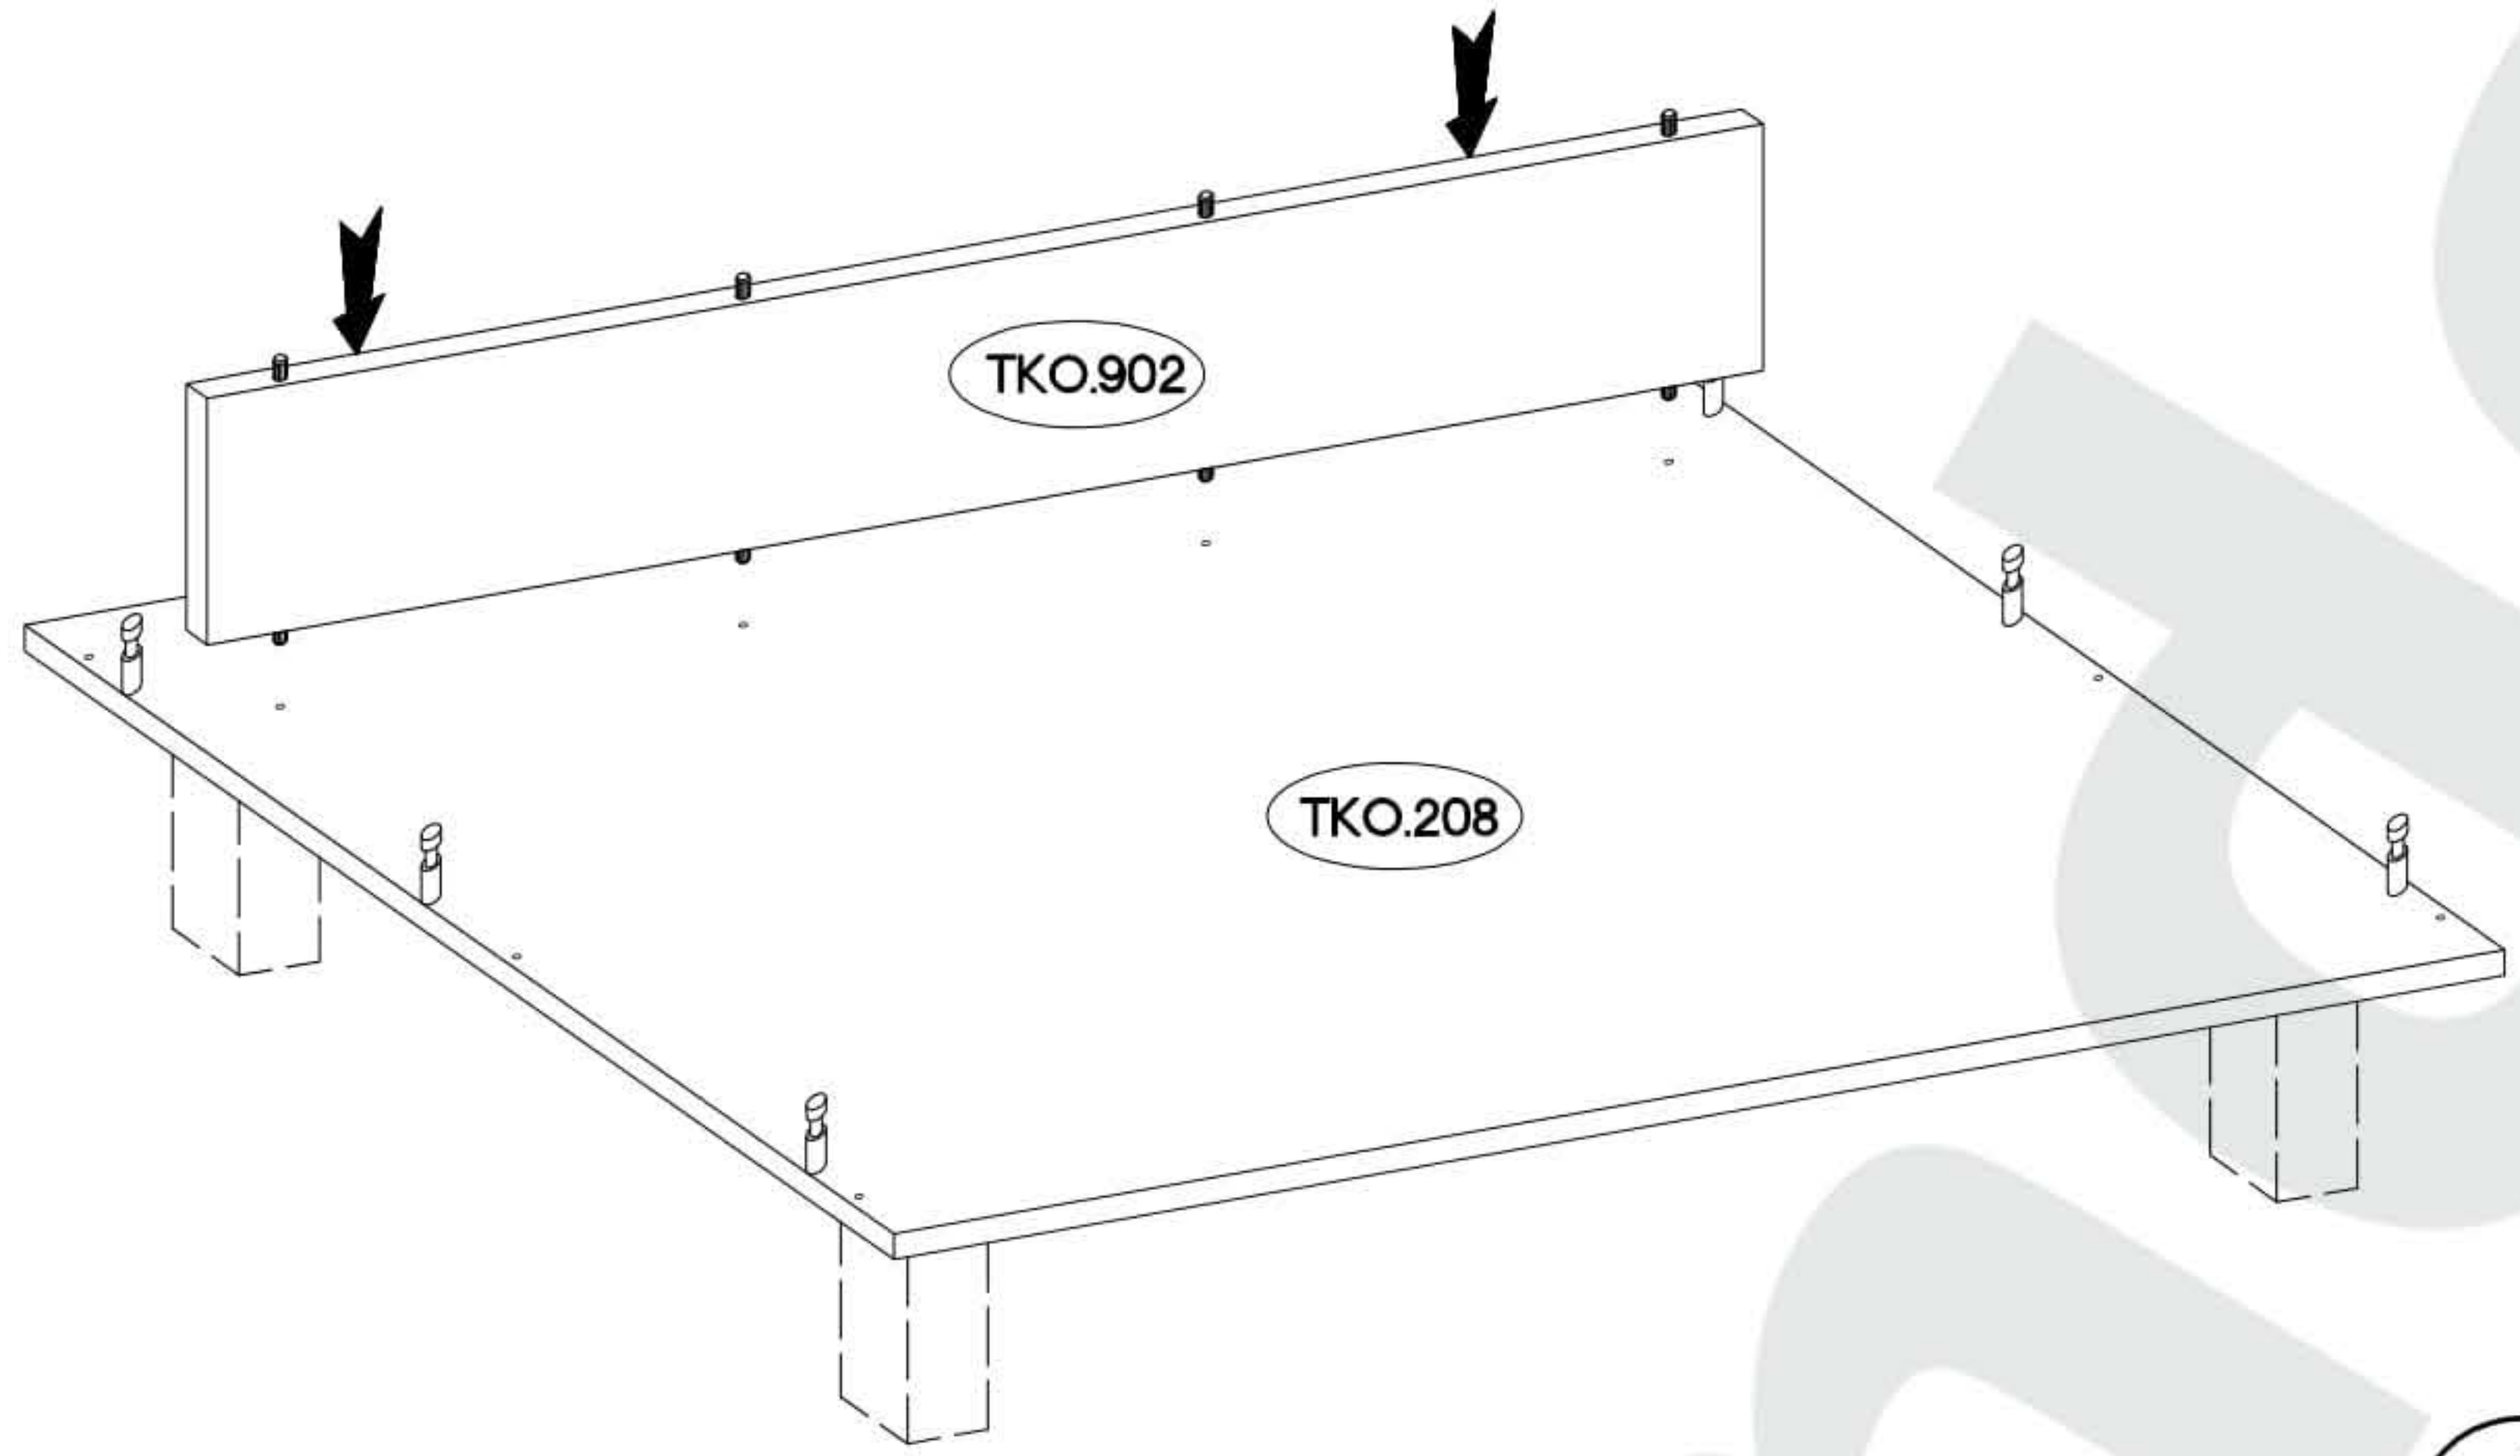

ISM-TKO-005

	Ersatzteil Nummer	Dimension
	TKO.105	318x648x16
	TKO.106	318x648x16
	TKO.505	151x644x16
	TKO.208	1002x650x16
	TKO.209	1002x650x16
	TKO.402	968x646x16
	TKO.902	151x968x16
	TKO.612	945x447x2,5
	WST.0271	450x100x12
	WST.0272	450x100x12
	WST.0160	934x100x12
	TKO.705	964x145x16

L=20mm  D2 2
--

4

5

	L=450 mm		
L		K34	P5
6	2	4	

†8x30mm  A	†15/12mm  C	L=20mm  D2	27/310mm  I4	†6,3x13mm  M2
26	18	6	1	4

7

 †8x30mm A 6	 †15/12mm C 6	 L=20mm D2 3
---	--	---

8

 L=20mm D2 9
--

9

10

11

12

13

14

 S 1	 M4x22mm U 1	 +20 E11 16	 M4x9mm U1 2
--	---	--	---