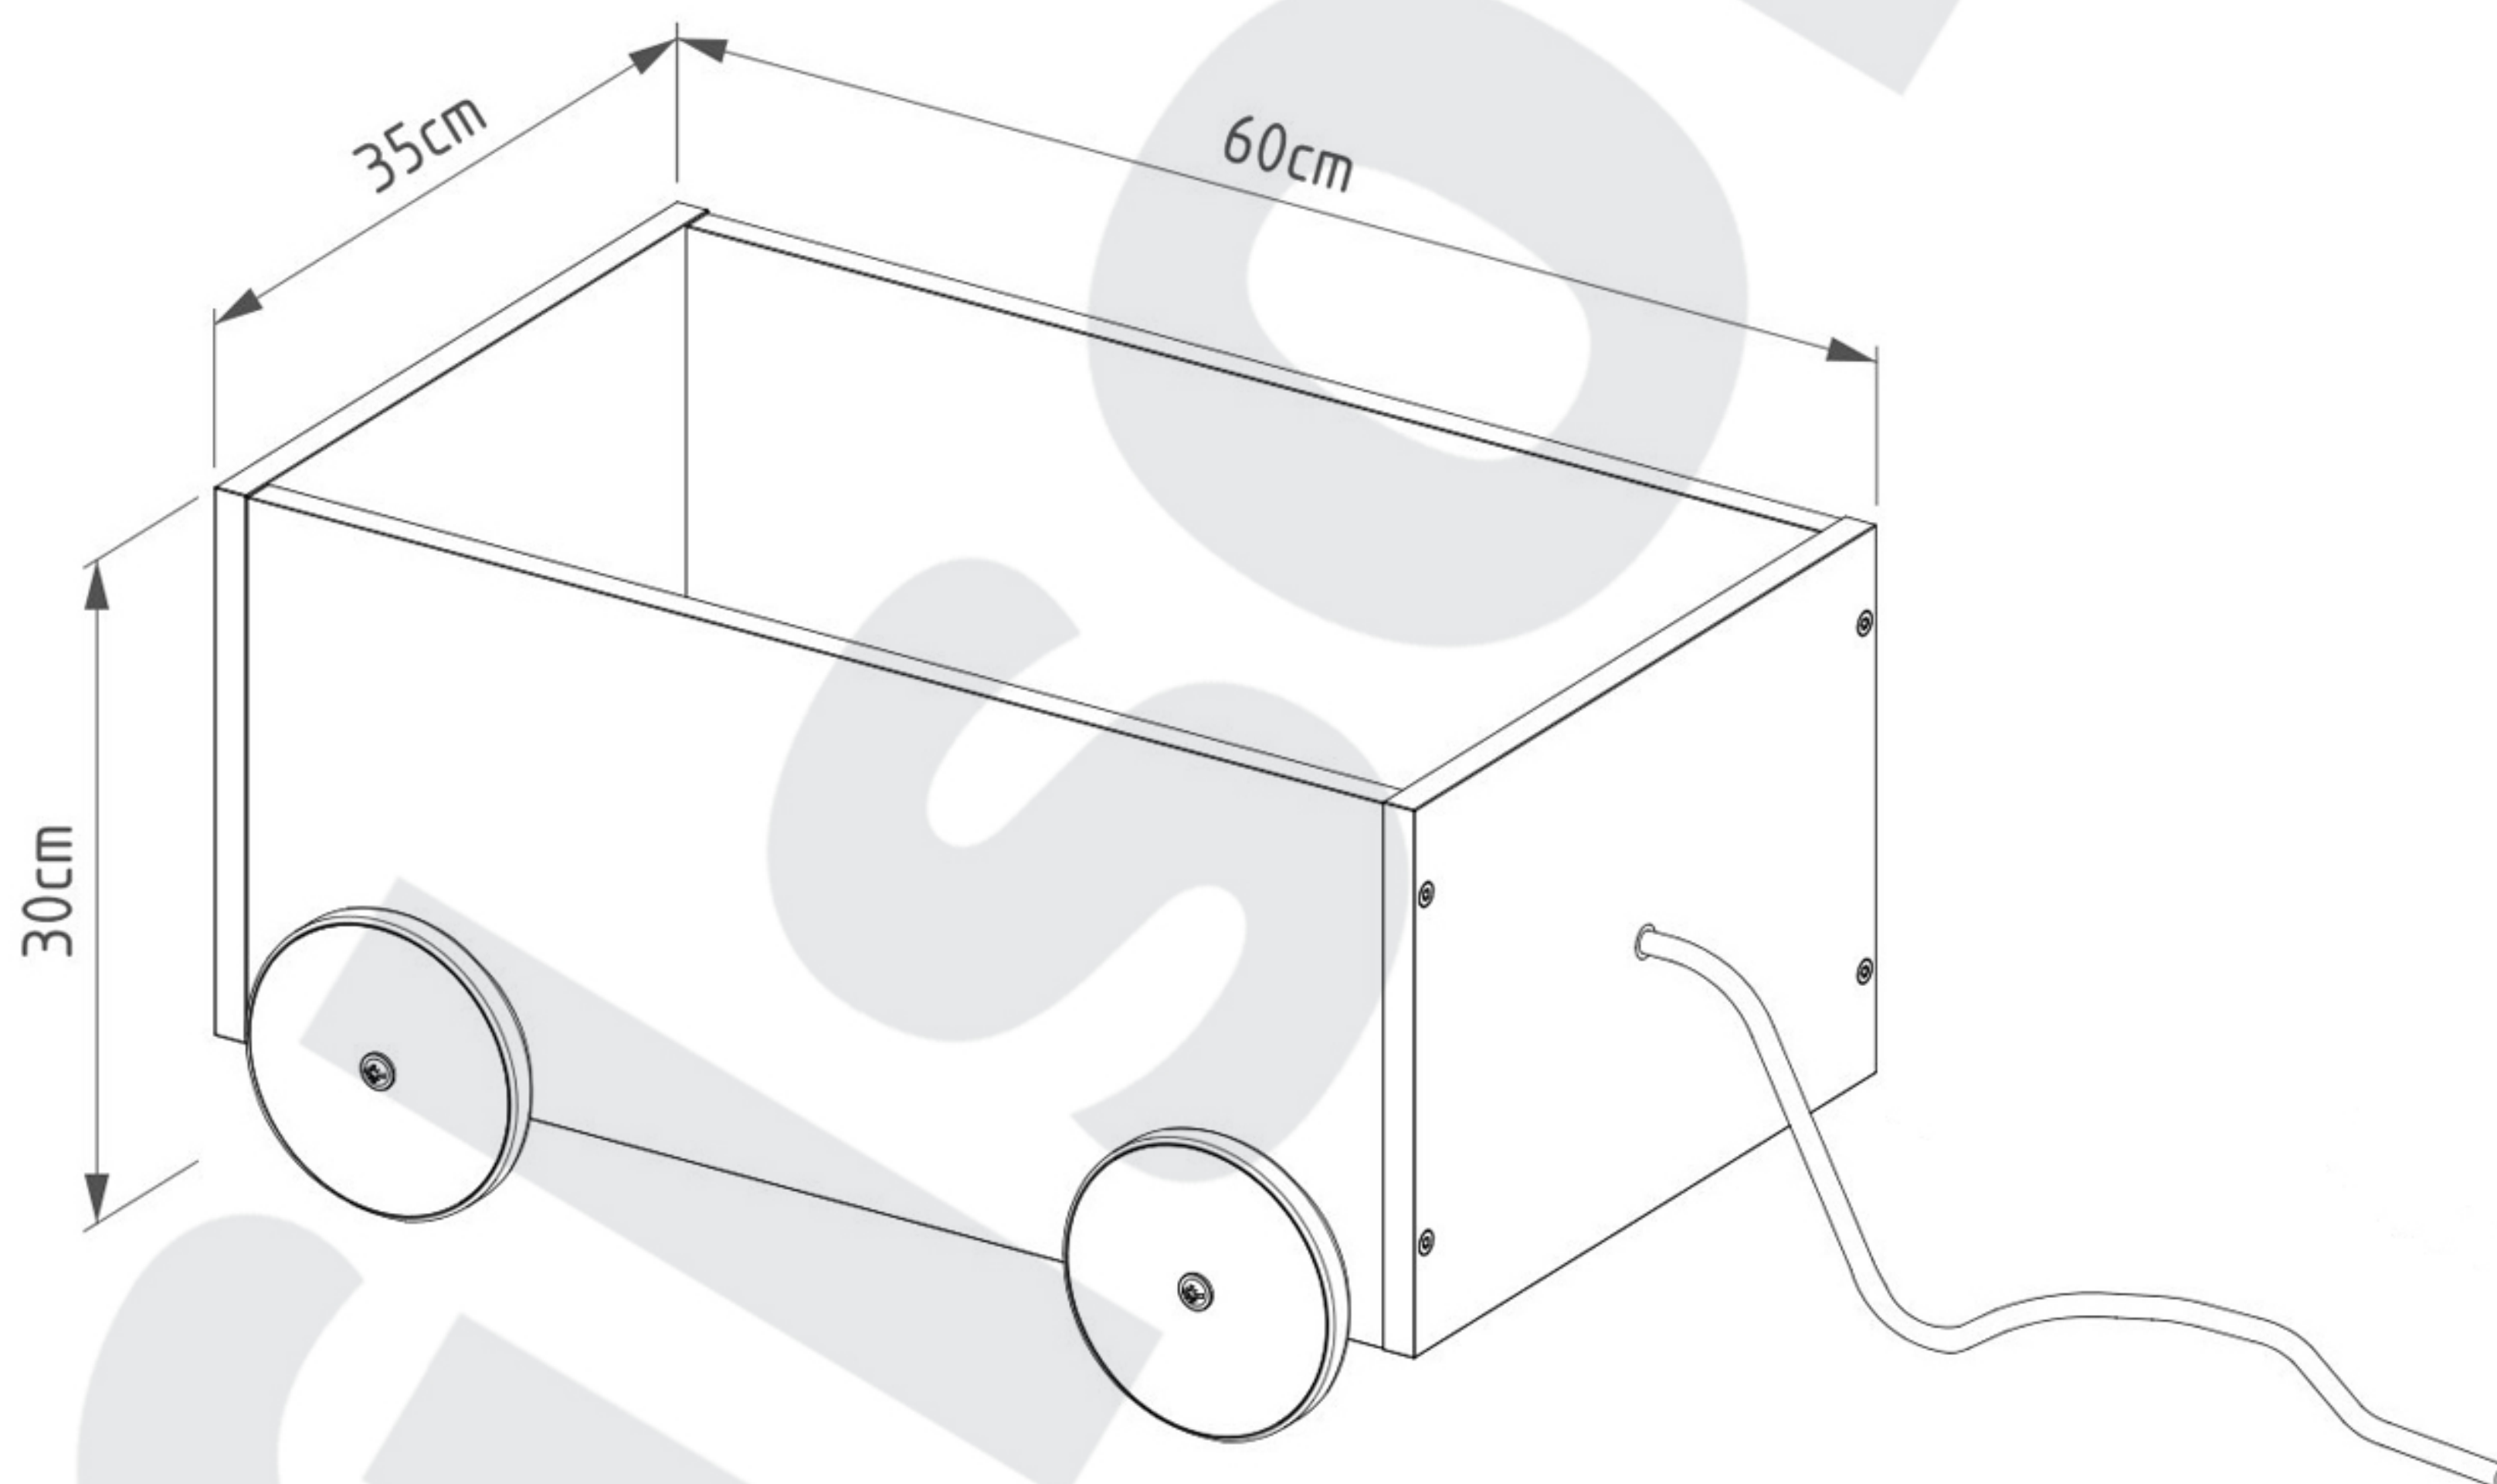

A MOBILE CHEST FOR TOYS / JÉZDIK SKRZYŃIA NA ZABAWKI / POJAZDNÁ TRUHLICA NA HRAČKY / POJÍZDNÁ TRULICE NA HRAČKY / JÁTÉKTÁROLÓ KOCSI

EN IMPORTANT INFORMATION!

Please read the entire manual carefully before starting to assemble and/or using this product. Follow the manual thoroughly and keep it for further reference.