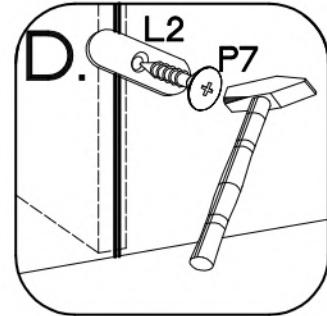

Colli	Ersatzteil Nummer	Dimension
Colli 3/3	ELA.101	1900x530x15
	ELA.102	1900x530x15
	ELA.501	1797x511x15

L-56mm	±15/12mm	±8x30mm	L-20mm	±15x5mm	±4.0x16mm		6.5x48x16
D4	C	A	D2	F4	P1	T3	F2
2	20	42	16	2	2	2	4

2

3

4.0x16mm
P1
2

4

	†3.0x20mm
L2	P7
14	66

5

Ø5.0x60mm	Ø10x50mm	Ø3.5x13mm
		
P12	O7	L19
1	1	1

 P5	 J2	 J17	 J3	 E
2	1	2	12	20

7

†35/16mm	H=0	†3.5x13mm	†35/9mm
			
G2	H	P5	G1
6	9	18	3

L-128mm	4.0x30mm
	
S	R2
2	4