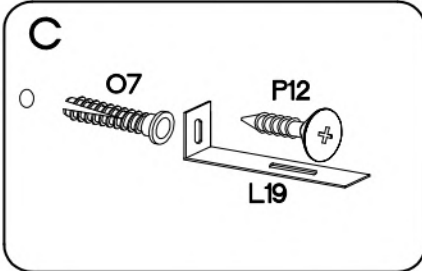

Colli	Ersatzteil Nummer	Dimension
Colli 3/3	ELA.101	1900x530x15
	ELA.102	1900x530x15
	ELA.501	1797x511x15

L-56mm	±15/12mm	±8x30mm	L-20mm	±15x5mm	±4.0x16mm		6.5x48x16
D4	C	A	D2	F4	P1	T3	F2
2	20	42	16	2	2	2	4

2

3

4.0x16mm
P1
2

4

	†3.0x20mm
L2	P7
14	66

5

Ø5.0x60mm	Ø10x50mm	Ø3.5x13mm
		
P12	O7	L19
1	1	1

 P5	 J2	 J17	 J3	 E
2	1	2	12	20

7

†35/16mm	H=0	†3.5x13mm	†35/9mm
			
G2	H	P5	G1
6	9	18	3

L-128mm	4.0x30mm
	
S	R2
2	4