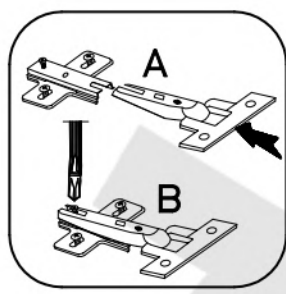

Colli	Ersatzteil Nummer	Dimension
Colli 3/3	ELA.101	1900x530x15
	ELA.102	1900x530x15
	ELA.501	1797x511x15

L-56mm	±15/12mm	±8x30mm	L-20mm	±15x5mm	±4.0x16mm		6.5x48x16
D4	C	A	D2	F4	P1	T3	F2
2	20	42	16	2	2	2	4

2

3

4.0x16mm
P1
2

4

	†3.0x20mm
L2	P7
14	66

5

Ø5.0x60mm	Ø10x50mm	Ø3.5x13mm
		
P12	O7	L19
1	1	1

 P5	 J2	 J17	 J3	 E
2	1	2	12	20

7

†35/16mm	H=0	†3.5x13mm	†35/9mm
			
G2	H	P5	G1
6	9	18	3

L-128mm	4.0x30mm
	
S	R2
2	4