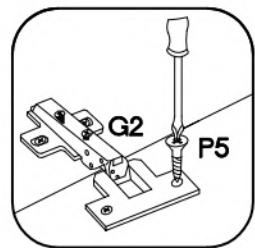

Colli	Ersatzteil Nummer	Dimension
Colli 3/3	ELA.101	1900x530x15
	ELA.102	1900x530x15
	ELA.501	1797x511x15

L-56mm	±15/12mm	±8x30mm	L-20mm	±15x5mm	±4.0x16mm		6.5x48x16
D4	C	A	D2	F4	P1	T3	F2
2	20	42	16	2	2	2	4

2

3

4.0x16mm
P1
2

4

	†3.0x20mm
L2	P7
14	66

5

Ø5.0x60mm	Ø10x50mm	Ø3.5x13mm
		
P12	O7	L19
1	1	1

 P5	 J2	 J17	 J3	 E
2	1	2	12	20

7

†35/16mm	H=0	†3.5x13mm	†35/9mm
			
G2	H	P5	G1
6	9	18	3

L-128mm	4.0x30mm
	
S	R2
2	4