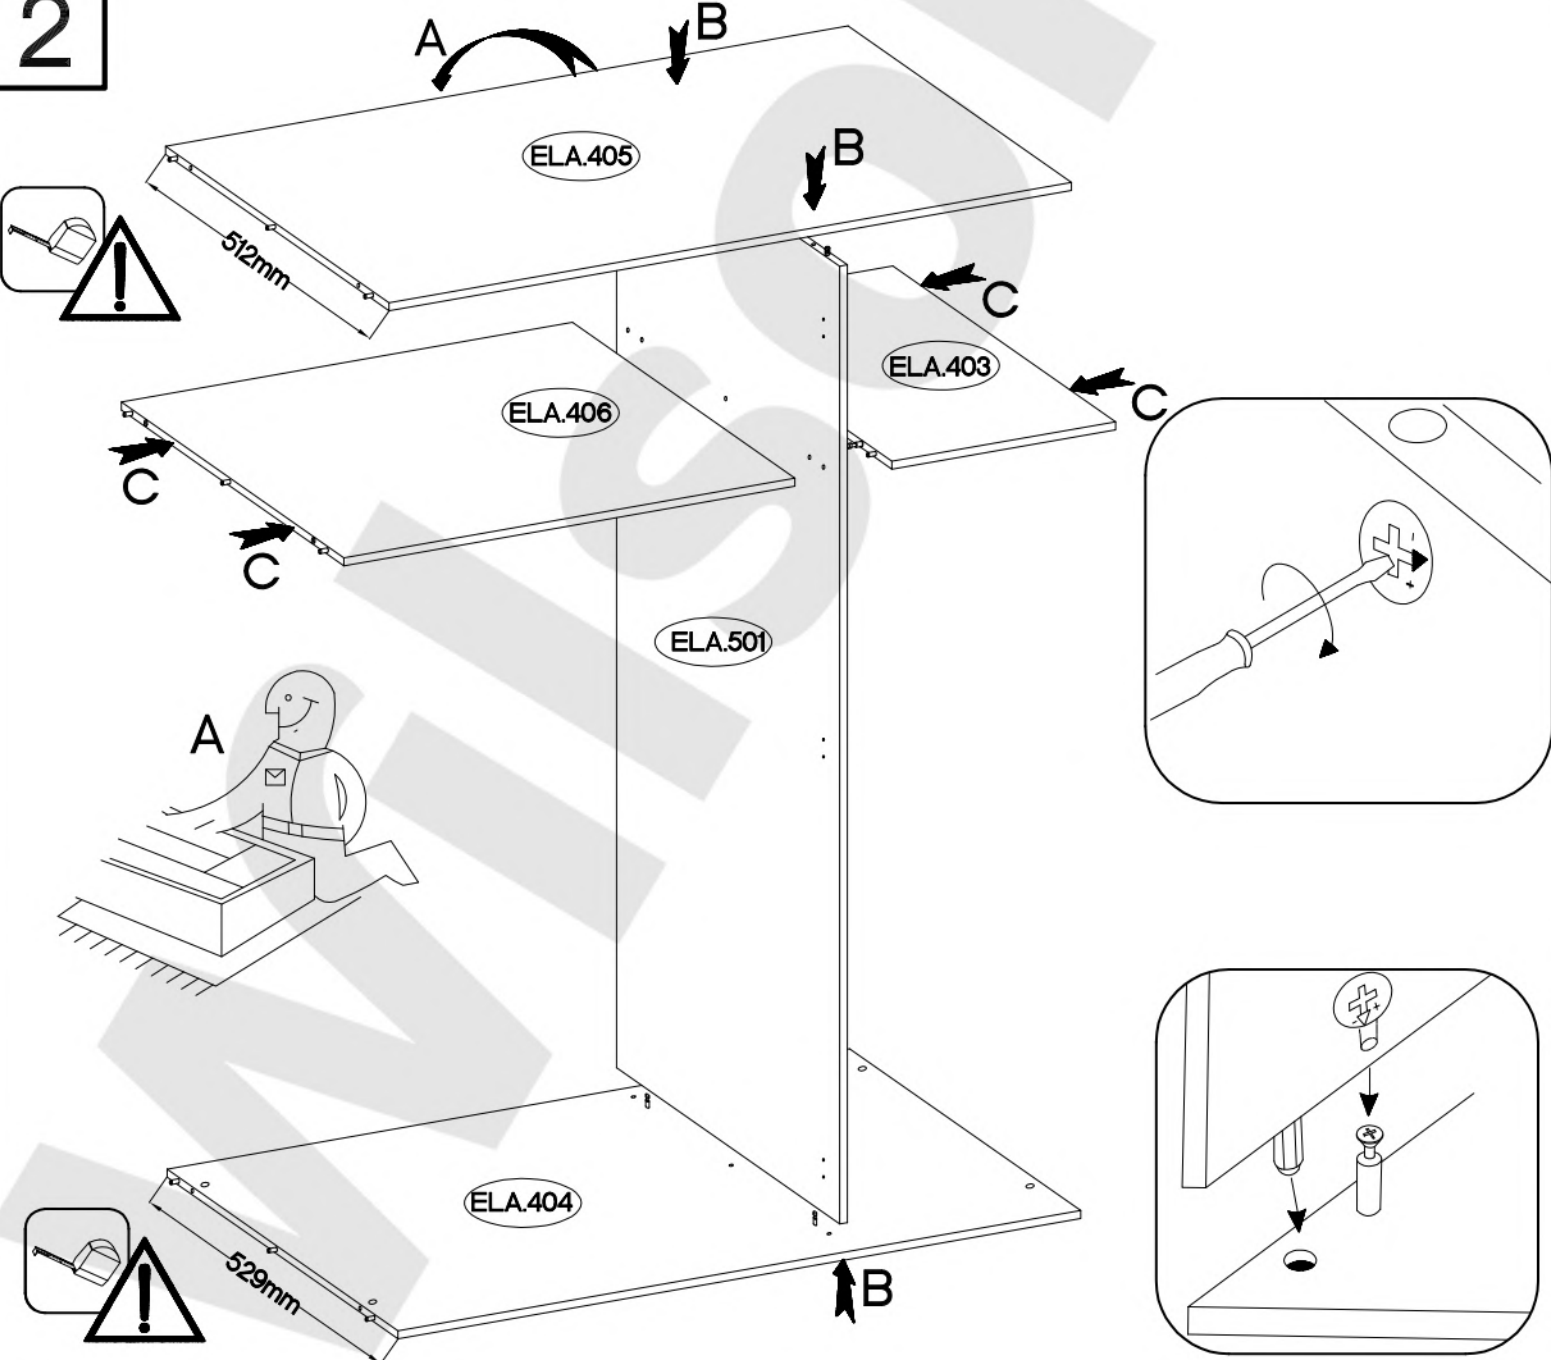

Colli	Ersatzteil Nummer	Dimension
Colli 3/3	ELA.101	1900x530x15
	ELA.102	1900x530x15
	ELA.501	1797x511x15

L-56mm	±15/12mm	±8x30mm	L-20mm	±15x5mm	±4.0x16mm		6.5x48x16
D4	C	A	D2	F4	P1	T3	F2
2	20	42	16	2	2	2	4

2

3

4.0x16mm
P1
2

4

	†3.0x20mm
L2	P7
14	66

5

Ø5.0x60mm	Ø10x50mm	Ø3.5x13mm
		
P12	O7	L19
1	1	1

 P5	 J2	 J17	 J3	 E
2	1	2	12	20

7

†35/16mm	H=0	†3.5x13mm	†35/9mm
			
G2	H	P5	G1
6	9	18	3

L-128mm	4.0x30mm
	
S	R2
2	4