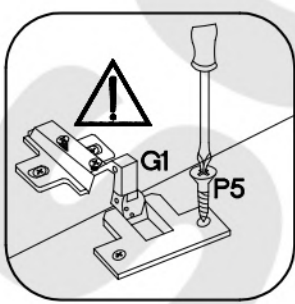

Colli	Ersatzteil Nummer	Dimension
Colli 3/3	ELA.101	1900x530x15
	ELA.102	1900x530x15
	ELA.501	1797x511x15

L-56mm	±15/12mm	±8x30mm	L-20mm	±15x5mm	±4.0x16mm		6.5x48x16
D4	C	A	D2	F4	P1	T3	F2
2	20	42	16	2	2	2	4

2

3

4.0x16mm
P1
2

4

	†3.0x20mm
L2	P7
14	66

5

Ø5.0x60mm	Ø10x50mm	Ø3.5x13mm
		
P12	O7	L19
1	1	1

 P5	 J2	 J17	 J3	 E
2	1	2	12	20

7

†35/16mm	H=0	†3.5x13mm	†35/9mm
			
G2	H	P5	G1
6	9	18	3

L-128mm	4.0x30mm
	
S	R2
2	4