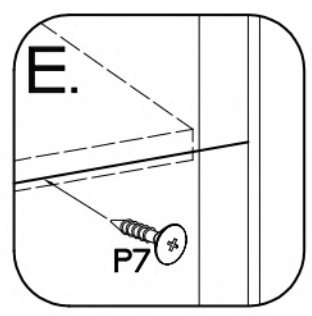

Colli	Ersatzteil Nummer	Dimension
Colli 3/3	ELA.101	1900x530x15
	ELA.102	1900x530x15
	ELA.501	1797x511x15

L-56mm	±15/12mm	±8x30mm	L-20mm	±15x5mm	±4.0x16mm		6.5x48x16
D4	C	A	D2	F4	P1	T3	F2
2	20	42	16	2	2	2	4

2

3

4.0x16mm
P1
2

4

	†3.0x20mm
L2	P7
14	66

5

Ø5.0x60mm	Ø10x50mm	Ø3.5x13mm
		
P12	O7	L19
1	1	1

 P5	 J2	 J17	 J3	 E
2	1	2	12	20

7

†35/16mm	H=0	†3.5x13mm	†35/9mm
			
G2	H	P5	G1
6	9	18	3

L-128mm	4.0x30mm
	
S	R2
2	4